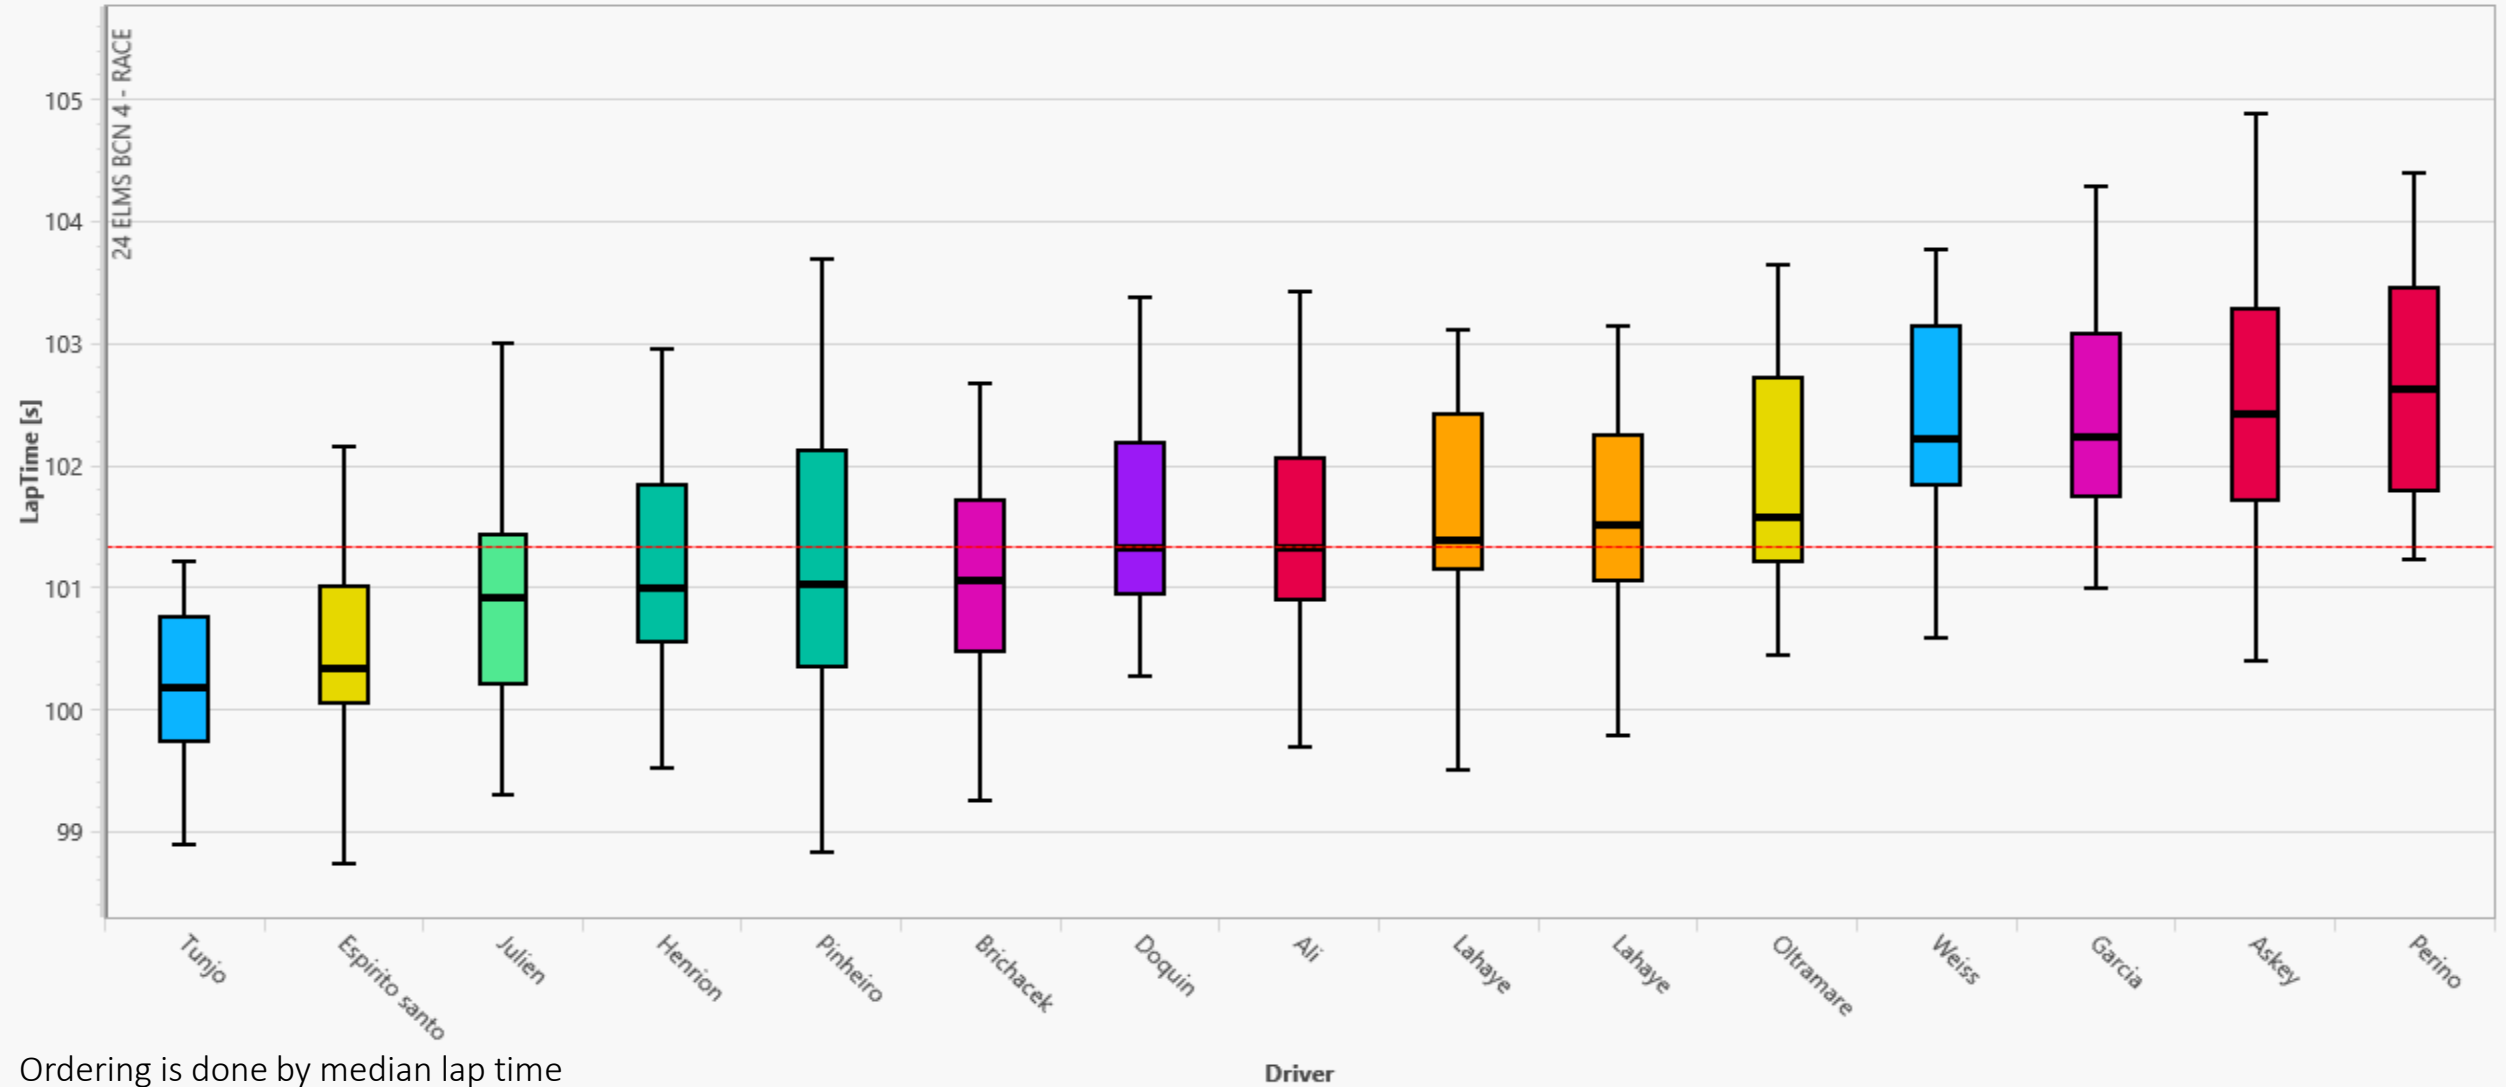

Raising average and box plot charts of the lap time are presented in the report, as well as a summary table of the computed ranking.

Data has been filtered to only keep lap times which are flying laps; in/out laps and VSC/SC laps have been removed from the purpose of this study.

Stint Overview

CONFIDENTIAL - ACO COMPETITION DEPARTMENT

B : Best lap time
 B20% : Best 20 % average lap time

24 ELMS BCN 4 - RACE - RA - Silver

24 ELMS BCN 4 - RACE - RA - Bronze

24 ELMS BCN 4 - RACE - RA

This view is for an overview of driver categories

24 ELMS BCN 4 - RACE - Silver

Ordering is done by median lap time
The red dashed line represent the median lap time of all silver drivers
April 16, 2024 | 8

24 ELMS BCN 4 - RACE - Bronze

Ordering is done by median lap time
The red dashed line represent the median lap time of all bronze drivers
April 16, 2024 | 9

24 ELMS BCN 4 - RACE

This view is for an overview of driver categories
Ordering is done by median lap time
The red dash line represent the median lap time of all drivers
April 16, 2024 | 10