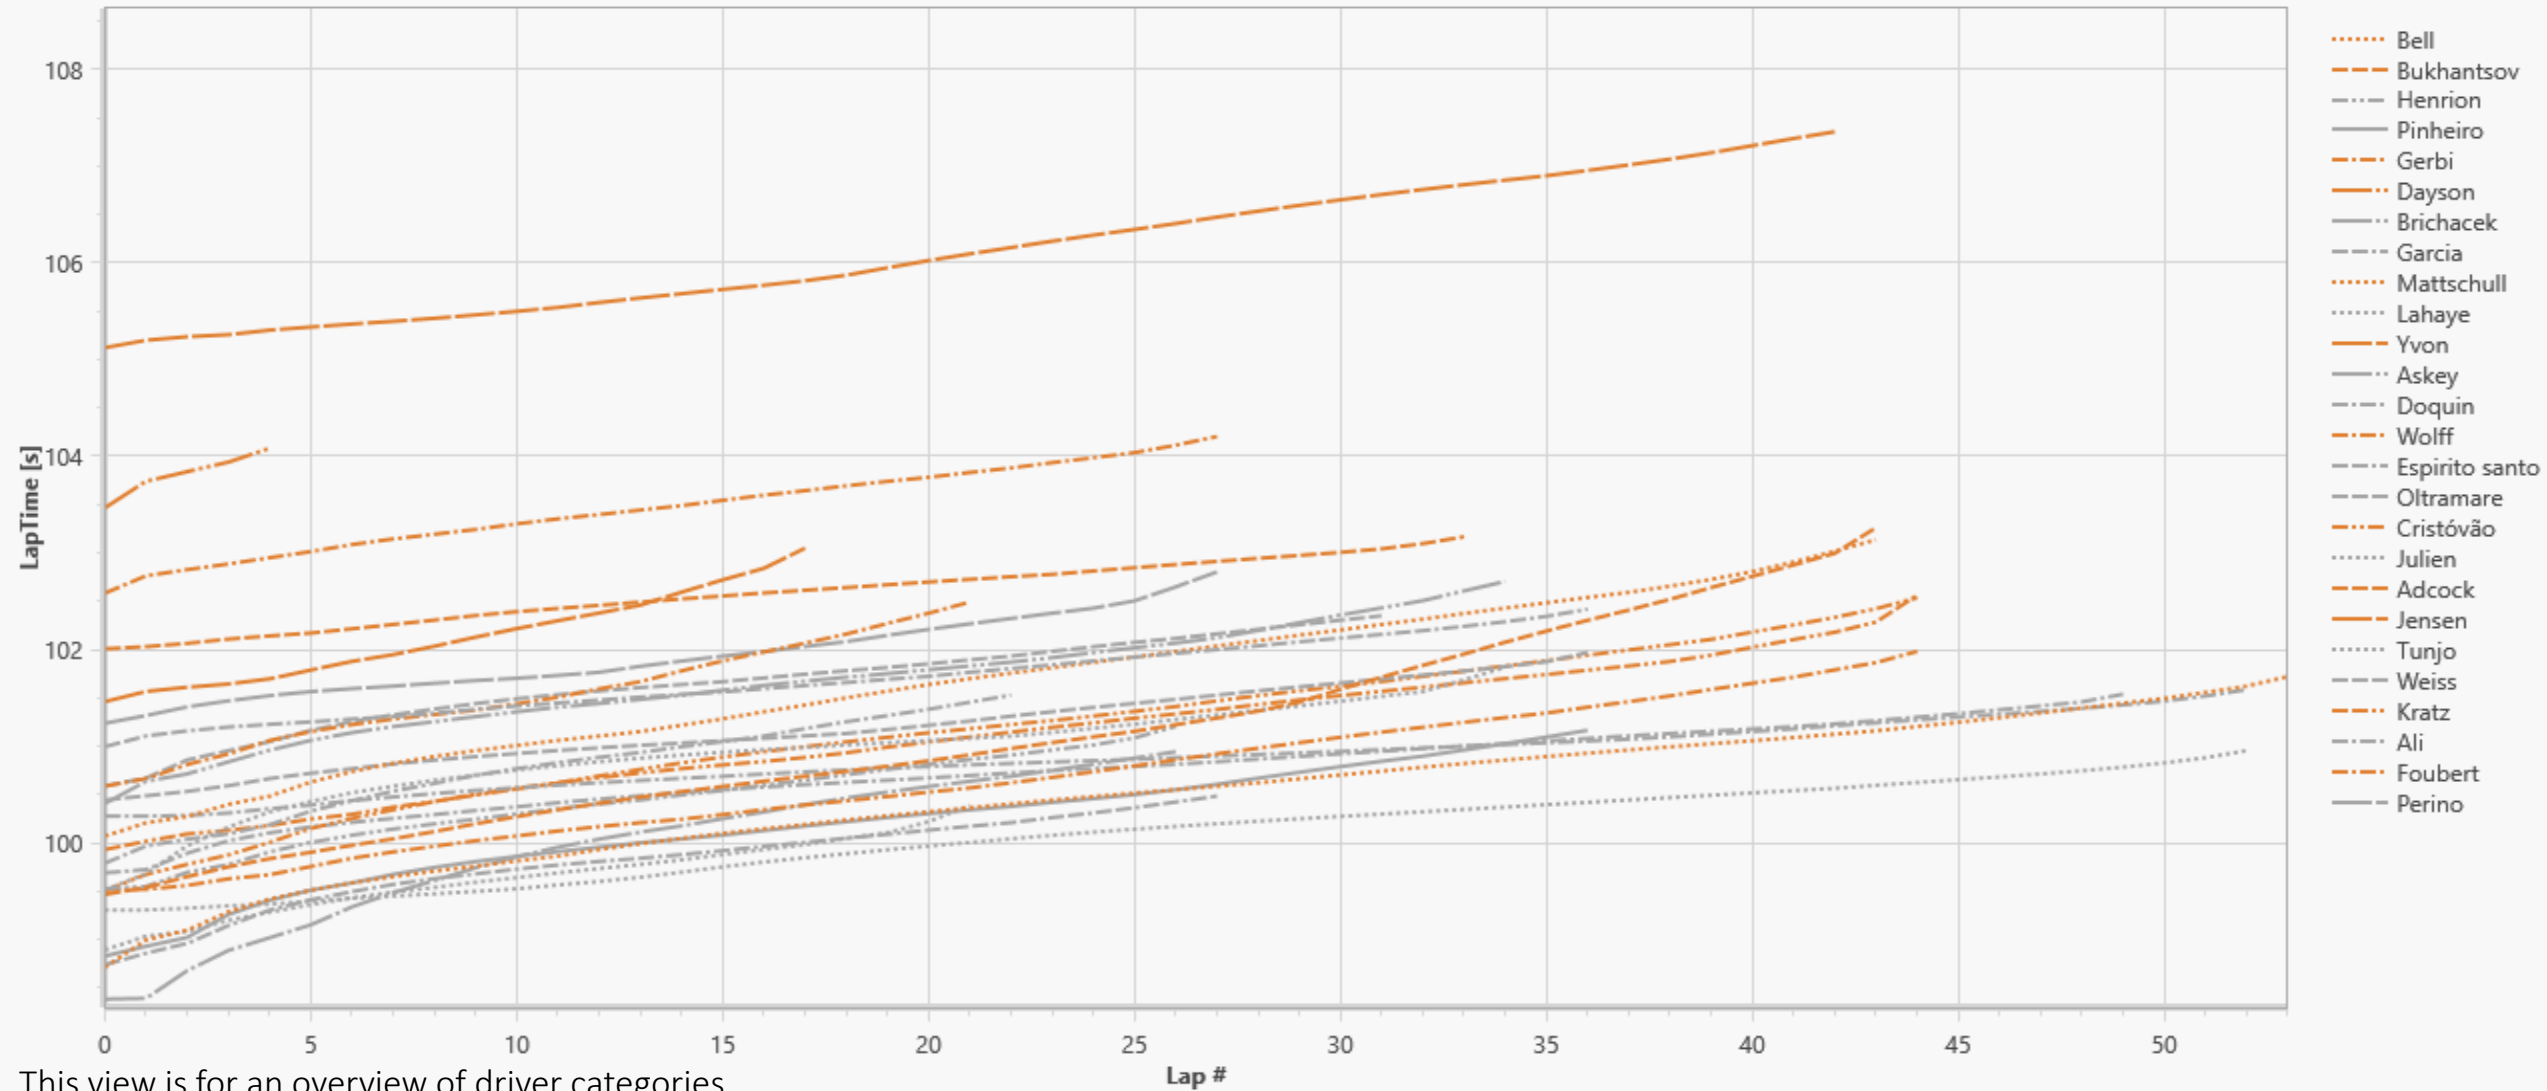

Raising average and box plot charts of the lap time are presented in the report, as well as a summary table of the computed ranking.

Data has been filtered to only keep lap times which are flying laps; in/out laps and VSC/SC laps have been removed from the purpose of this study.

This view is for an overview of driver categories

24 ELMS BCN 4 - RACE - Silver

Ordering is done by median lap time
The red dashed line represent the median lap time of all silver drivers
April 16, 2024 | 8

24 ELMS BCN 4 - RACE - Bronze

Ordering is done by median lap time
The red dashed line represent the median lap time of all bronze drivers
April 16, 2024 | 9

24 ELMS BCN 4 - RACE

This view is for an overview of driver categories
Ordering is done by median lap time
The red dash line represent the median lap time of all drivers
April 16, 2024 | 10