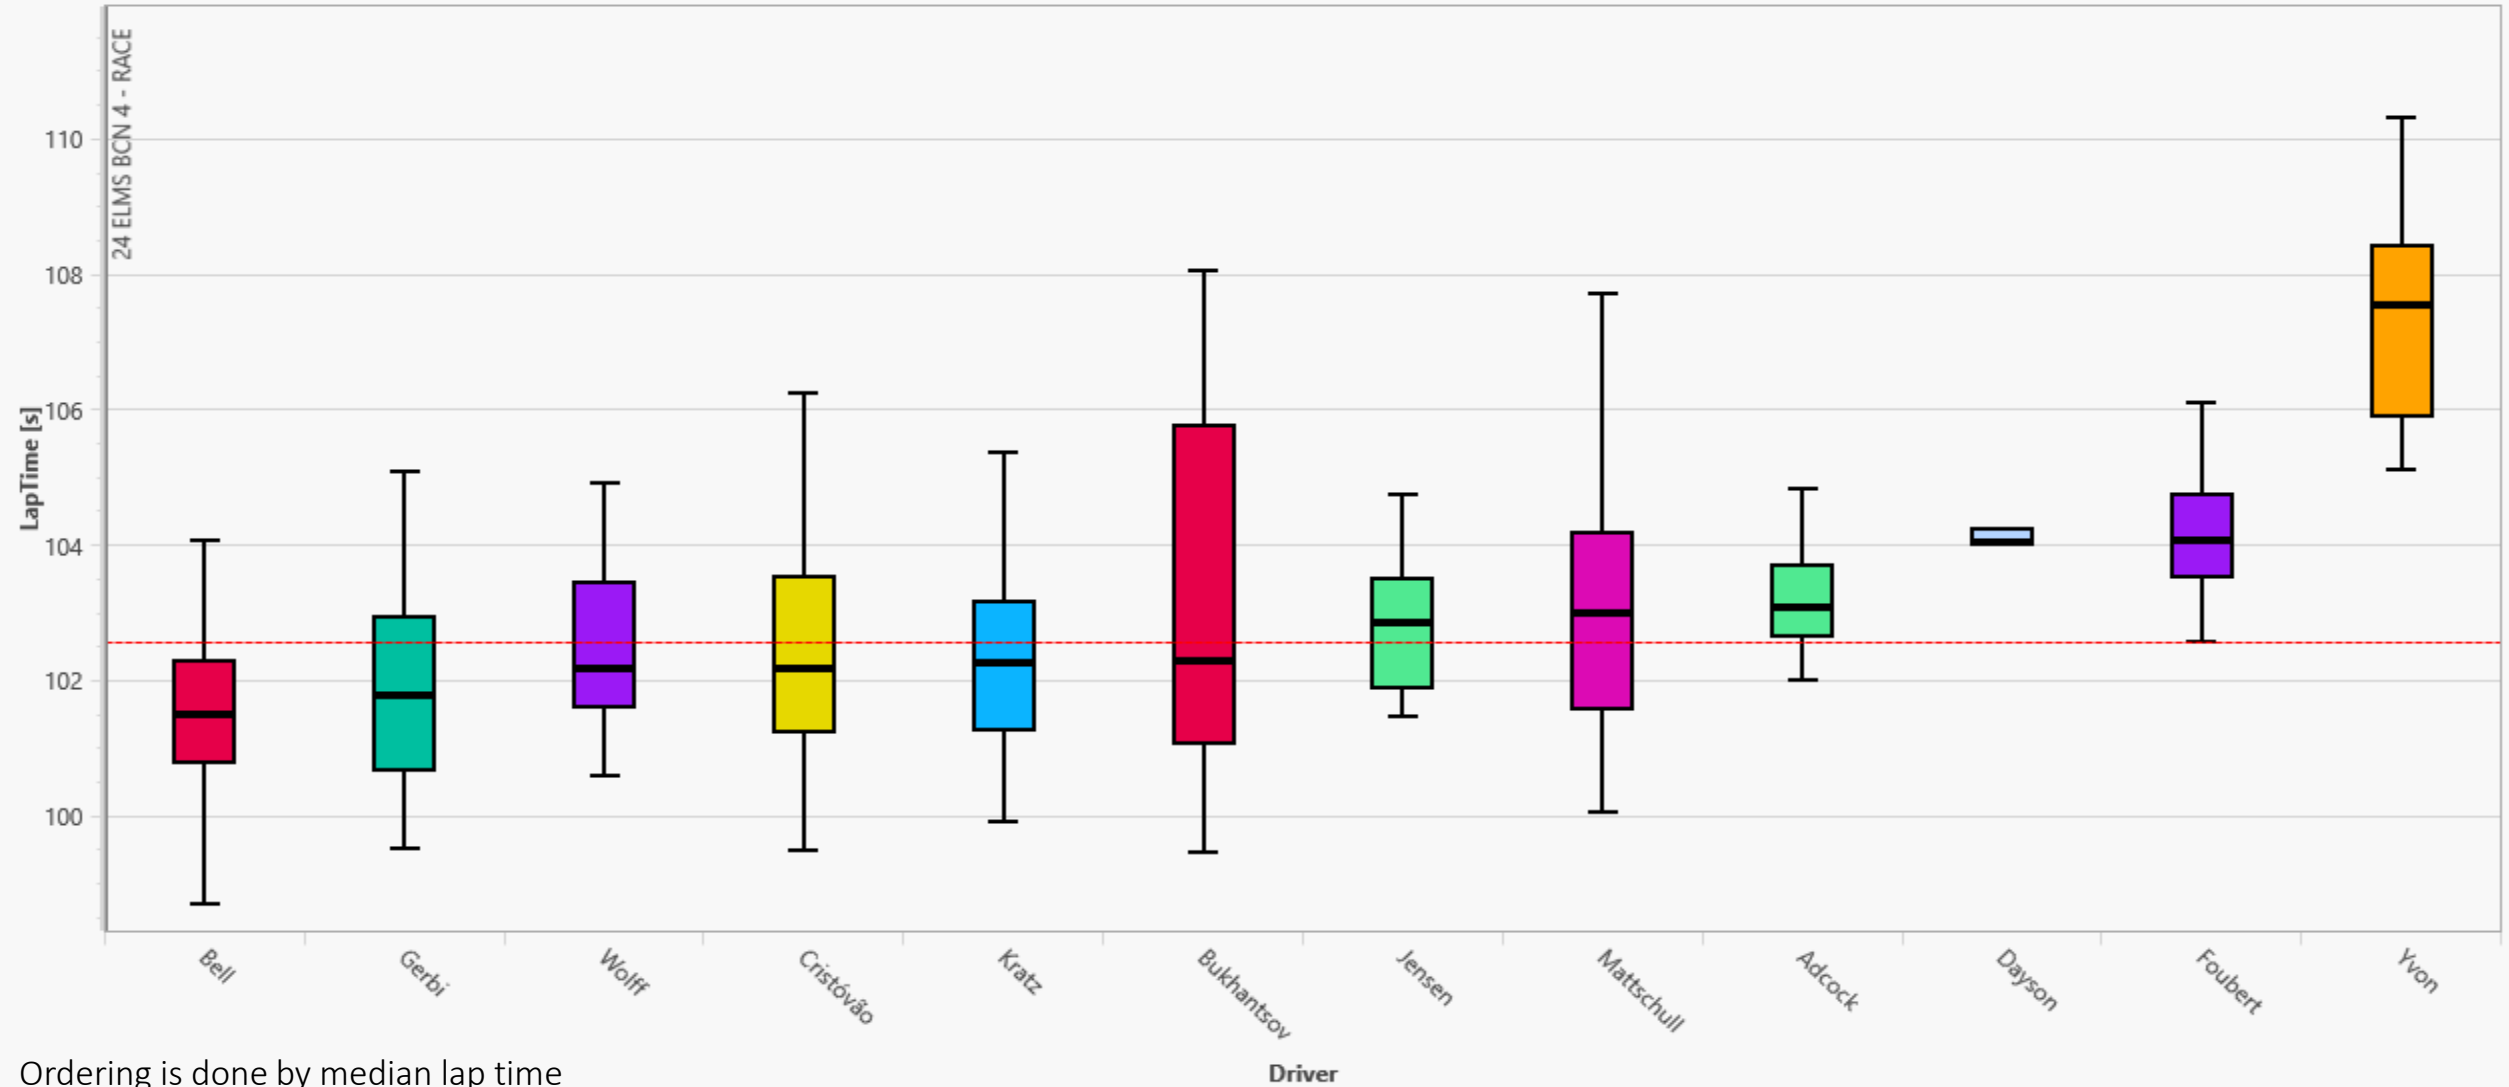

Raising average and box plot charts of the lap time are presented in the report, as well as a summary table of the computed ranking.

Data has been filtered to only keep lap times which are flying laps; in/out laps and VSC/SC laps have been removed from the purpose of this study.

This view is for an overview of driver categories

24 ELMS BCN 4 - RACE - Silver

Ordering is done by median lap time
The red dashed line represent the median lap time of all silver drivers
April 16, 2024 | 8

24 ELMS BCN 4 - RACE - Bronze

Ordering is done by median lap time
The red dashed line represent the median lap time of all bronze drivers
April 16, 2024 | 9

24 ELMS BCN 4 - RACE

This view is for an overview of driver categories
Ordering is done by median lap time
The red dash line represent the median lap time of all drivers
April 16, 2024 | 10

Ranking is considering driver performance and driver consistency
 Driver with less than 10 laps are not taken into account (Hatching lines)