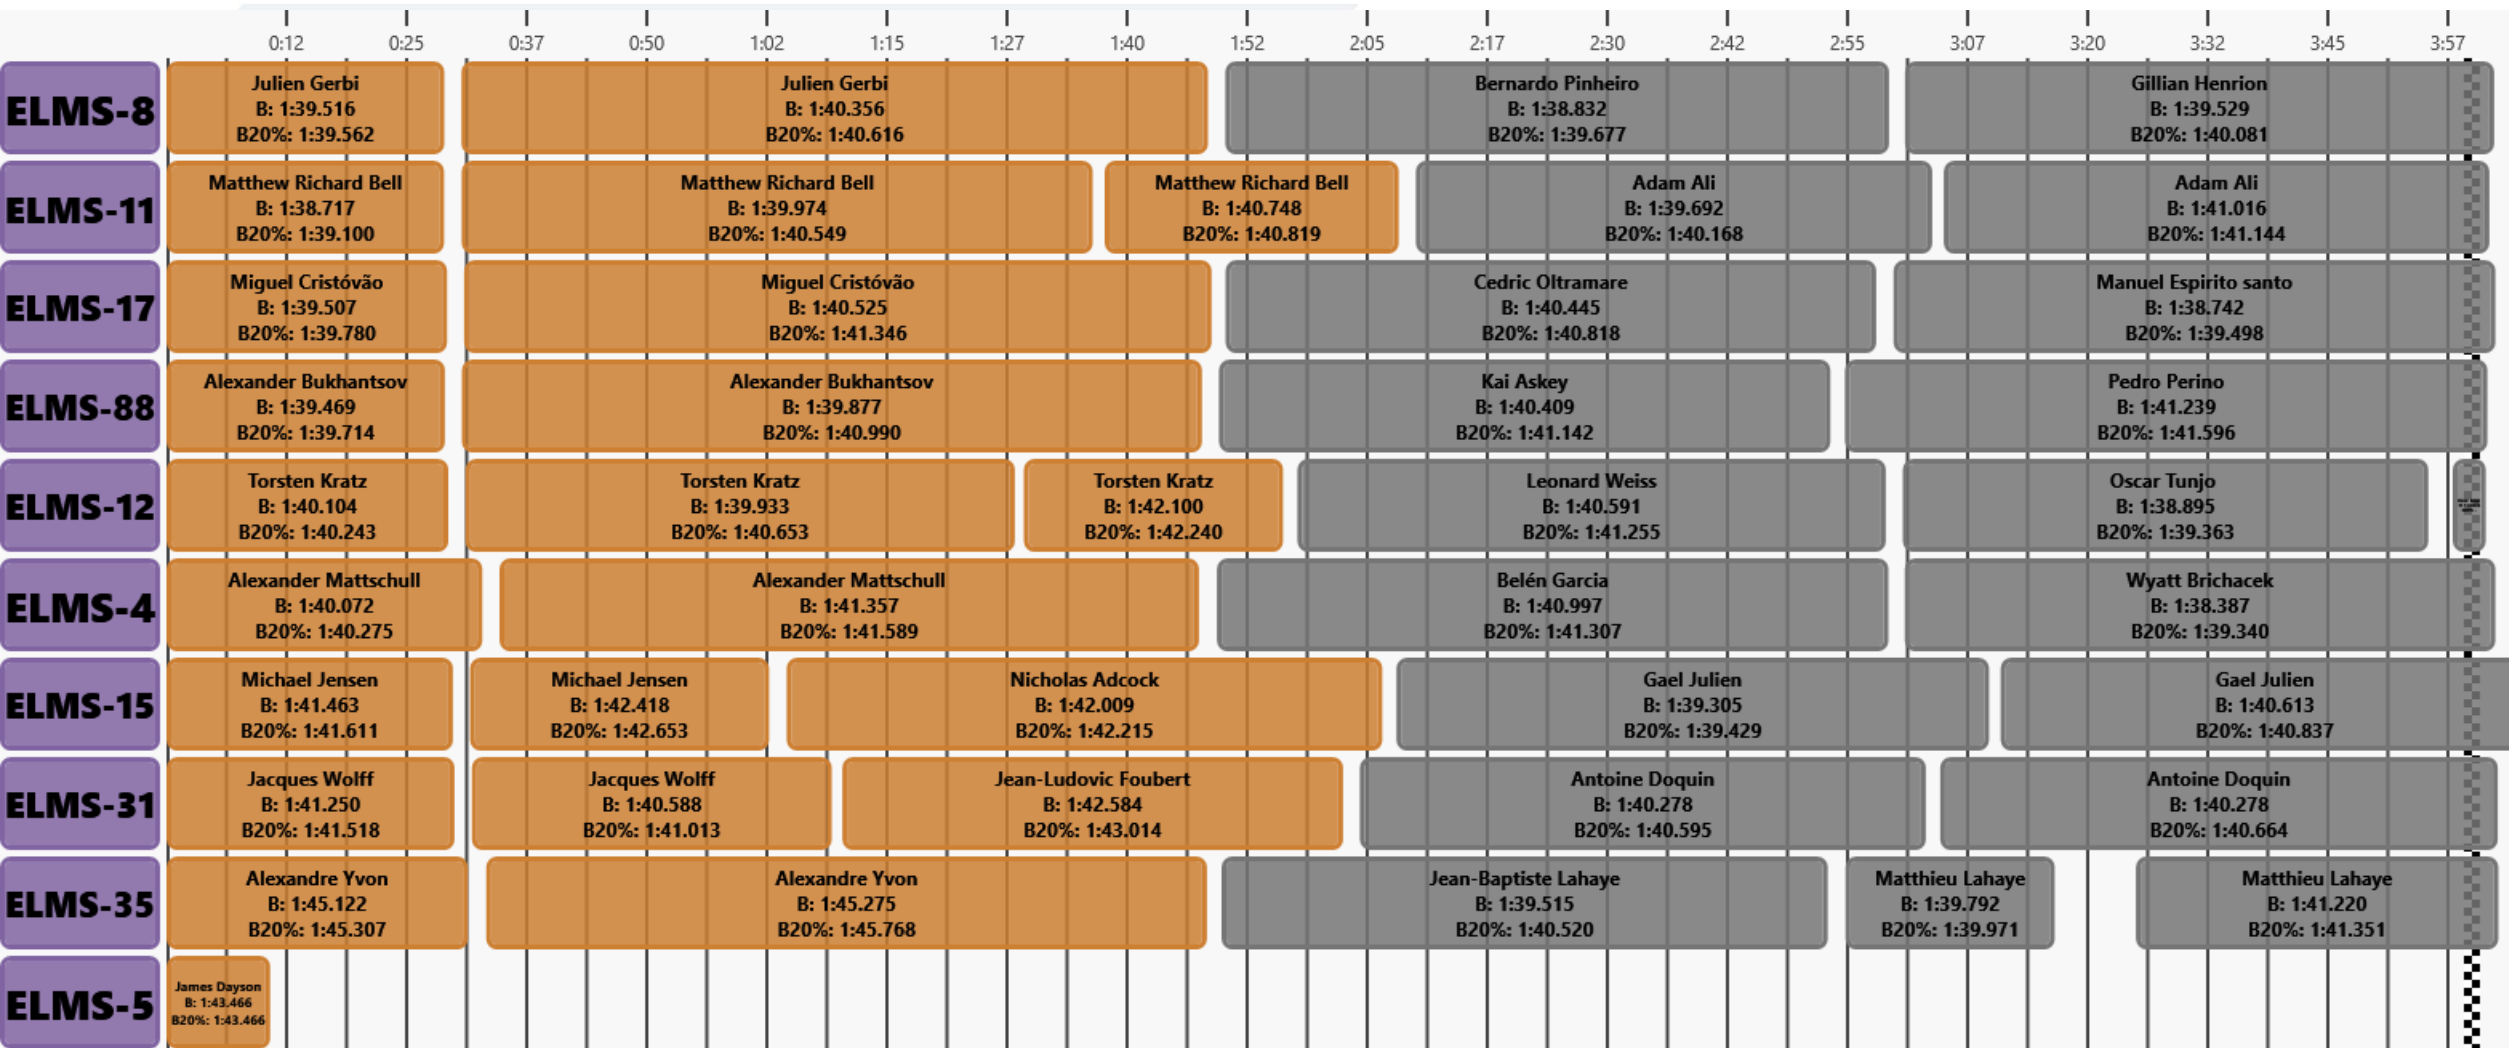

N°	LMP3	NAT		T	CARS		DRIVER 1		DRIVER 2		DRIVER 3		10
4	DKR ENGINEERING	LUX		M	Duqueine M30 - D08 - Nissan		Alexander MATTSCHULL (DEU)	B	Belén GARCIA (ESP)	S	Wyatt BRICHACEK (USA)	S	
5	RLR M SPORT	GBR		M	Ligier JS P320 - Nissan		James DAYSON (CAN)	B	Daniel ALI (CAN)	S	Bailey VOISIN (GBR)	S	
8	TEAM VIRAGE	POL		M	Ligier JS P320 - Nissan		Julien GERBI (DZA)	B	Bernardo PINHEIRO (PRT)	S	Gillian HENRION (FRA)	S	
11	EUROINTERNATIONAL	ITA		M	Ligier JS P320 - Nissan		Matthew BELL (GBR)	B	Adam ALI (CAN)	S	--		
12	WTM BY RINALDI RACING	DEU		M	Duqueine M30 - D08 - Nissan		Torsten KRATZ (DEU)	B	Leonard WEISS (DEU)	S	Oscar TUNJO (COL)	S	
15	RLR M SPORT	GBR		M	Ligier JS P320 - Nissan		Michael JENSEN (ZAF)	B	Nick ADCOCK (ZAF)	B	Gael JULIEN (FRA)	S	
17	COOL RACING	CHE		M	Ligier JS P320 - Nissan		Miguel CRISTÓVÃO (PRT)	B	Cédric OLTRAMARE (CHE)	S	Manuel ESPIRITO SANTO (PRT)	S	
31	RACING SPIRIT OF LEMAN	CHE		M	Ligier JS P320 - Nissan		Jacques WOLFF (FRA)	B	Jean-Ludovic FOUBERT (FRA)	B	Antoine DOQUIN (FRA)	S	
35	ULTIMATE	FRA		M	Ligier JS P320 - Nissan		Alexandre YVON (FRA)	B	Jean-Baptiste LAHAYE (FRA)	S	Matthieu LAHAYE (FRA)	S	
88	INTER EUROPOL COMPETITION	POL		M	Ligier JS P320 - Nissan		Alexander BUKHANTSOV (ARE)	B	Kai ASKEY (GBR)	S	Pedro PERINO (PRT)	S	

Stint Overview

CONFIDENTIAL - ACO COMPETITION DEPARTMENT

B : Best lap time
B20% : Best 20 % average lap time