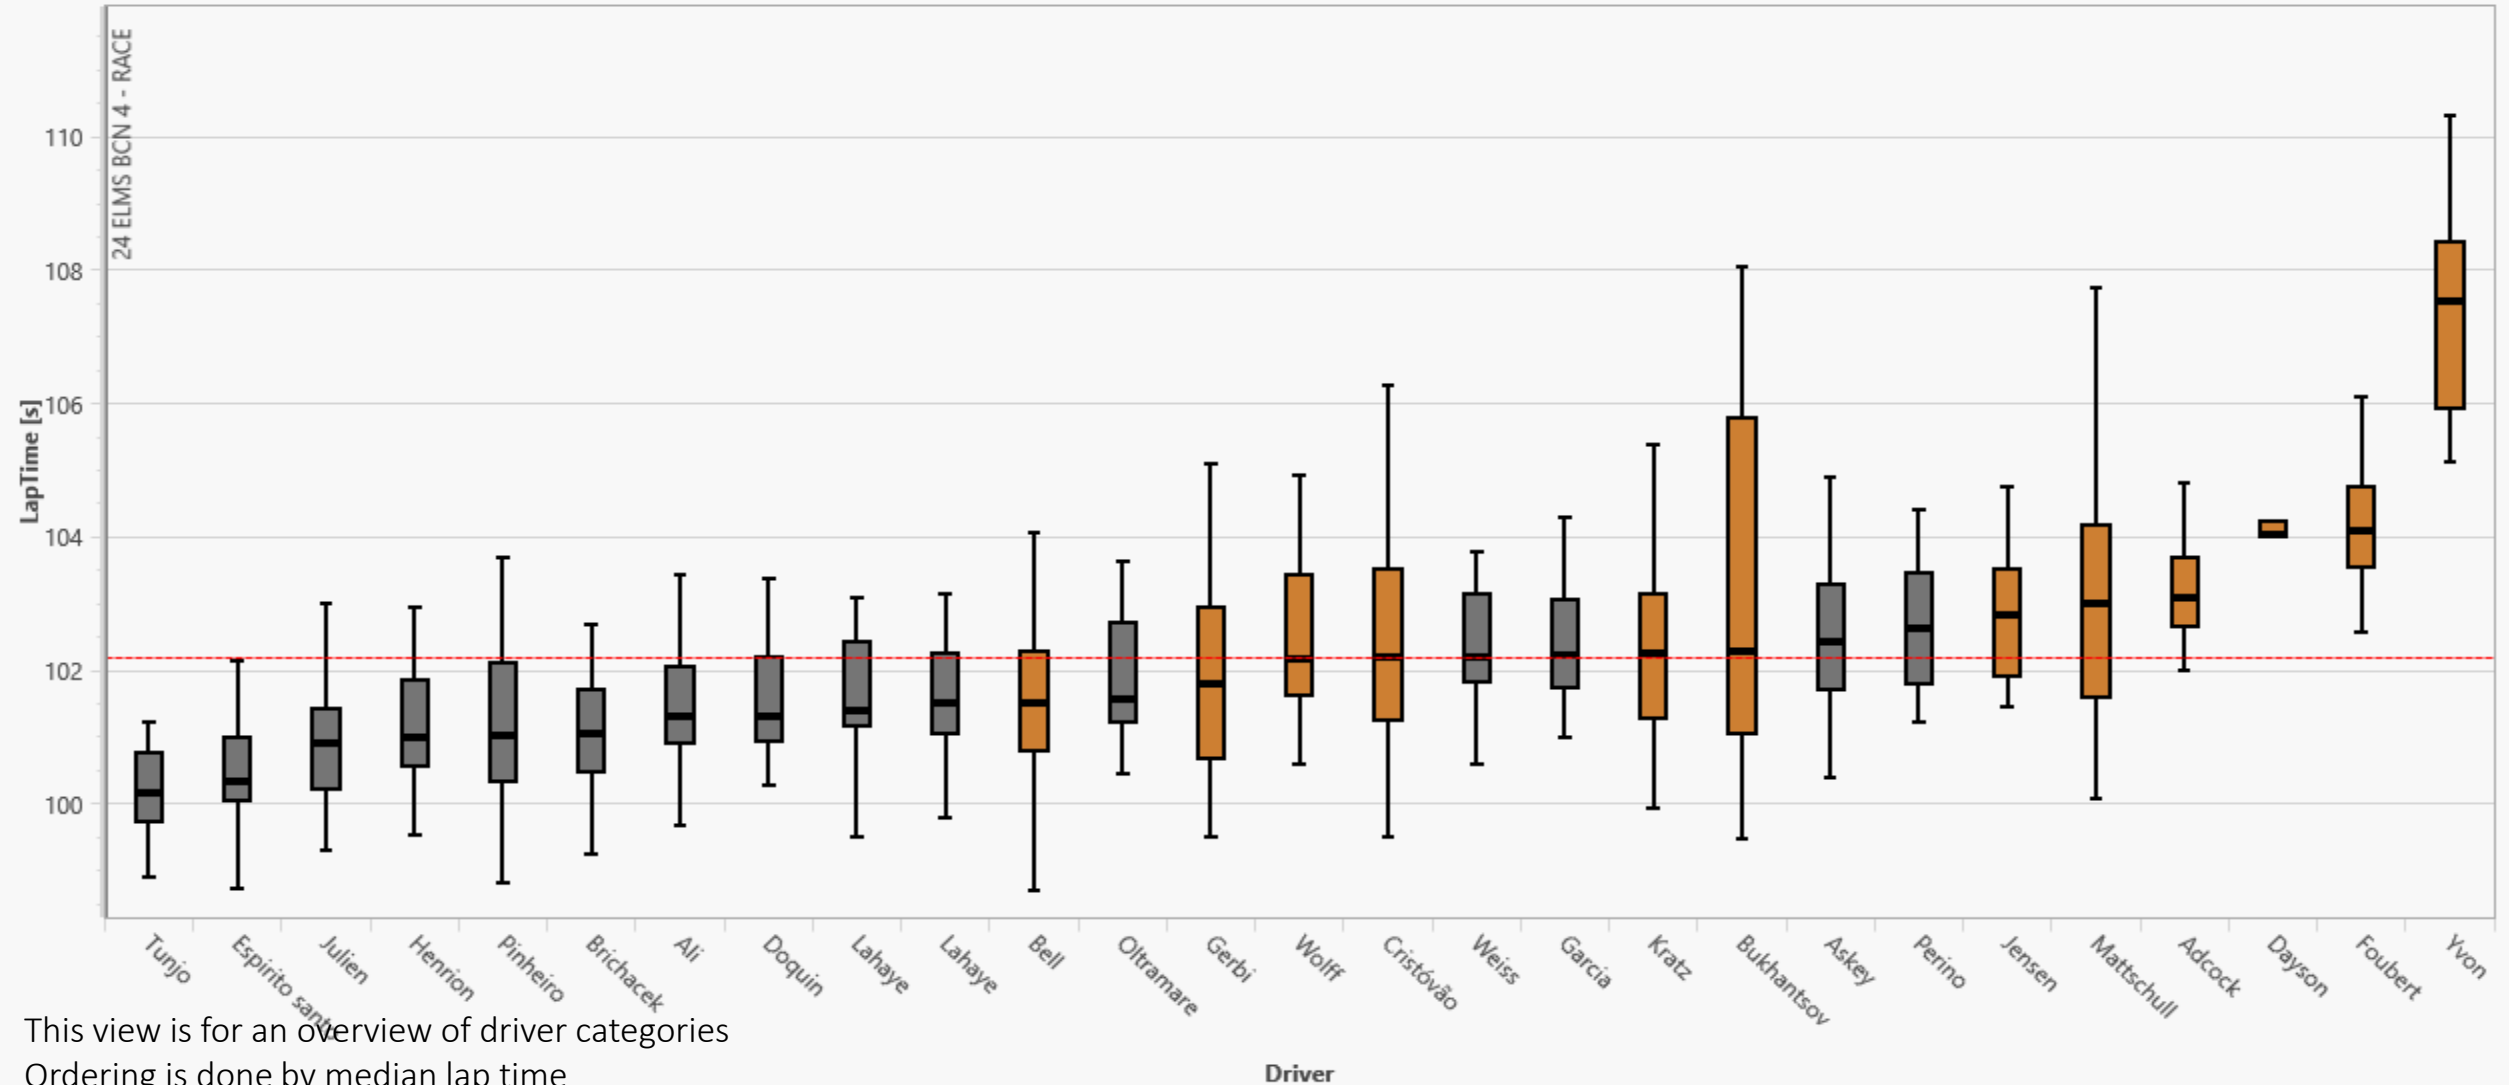

This view is for an overview of driver categories

24 ELMS BCN 4 - RACE - Silver

Ordering is done by median lap time
The red dashed line represent the median lap time of all silver drivers
April 16, 2024 | 8

24 ELMS BCN 4 - RACE - Bronze

Ordering is done by median lap time
The red dashed line represent the median lap time of all bronze drivers
April 16, 2024 | 9

24 ELMS BCN 4 - RACE

This view is for an overview of driver categories
Ordering is done by median lap time
The red dash line represent the median lap time of all drivers
April 16, 2024 | 10

Ranking is considering driver performance and driver consistency
 Driver with less than 10 laps are not taken into account (Hatching lines)