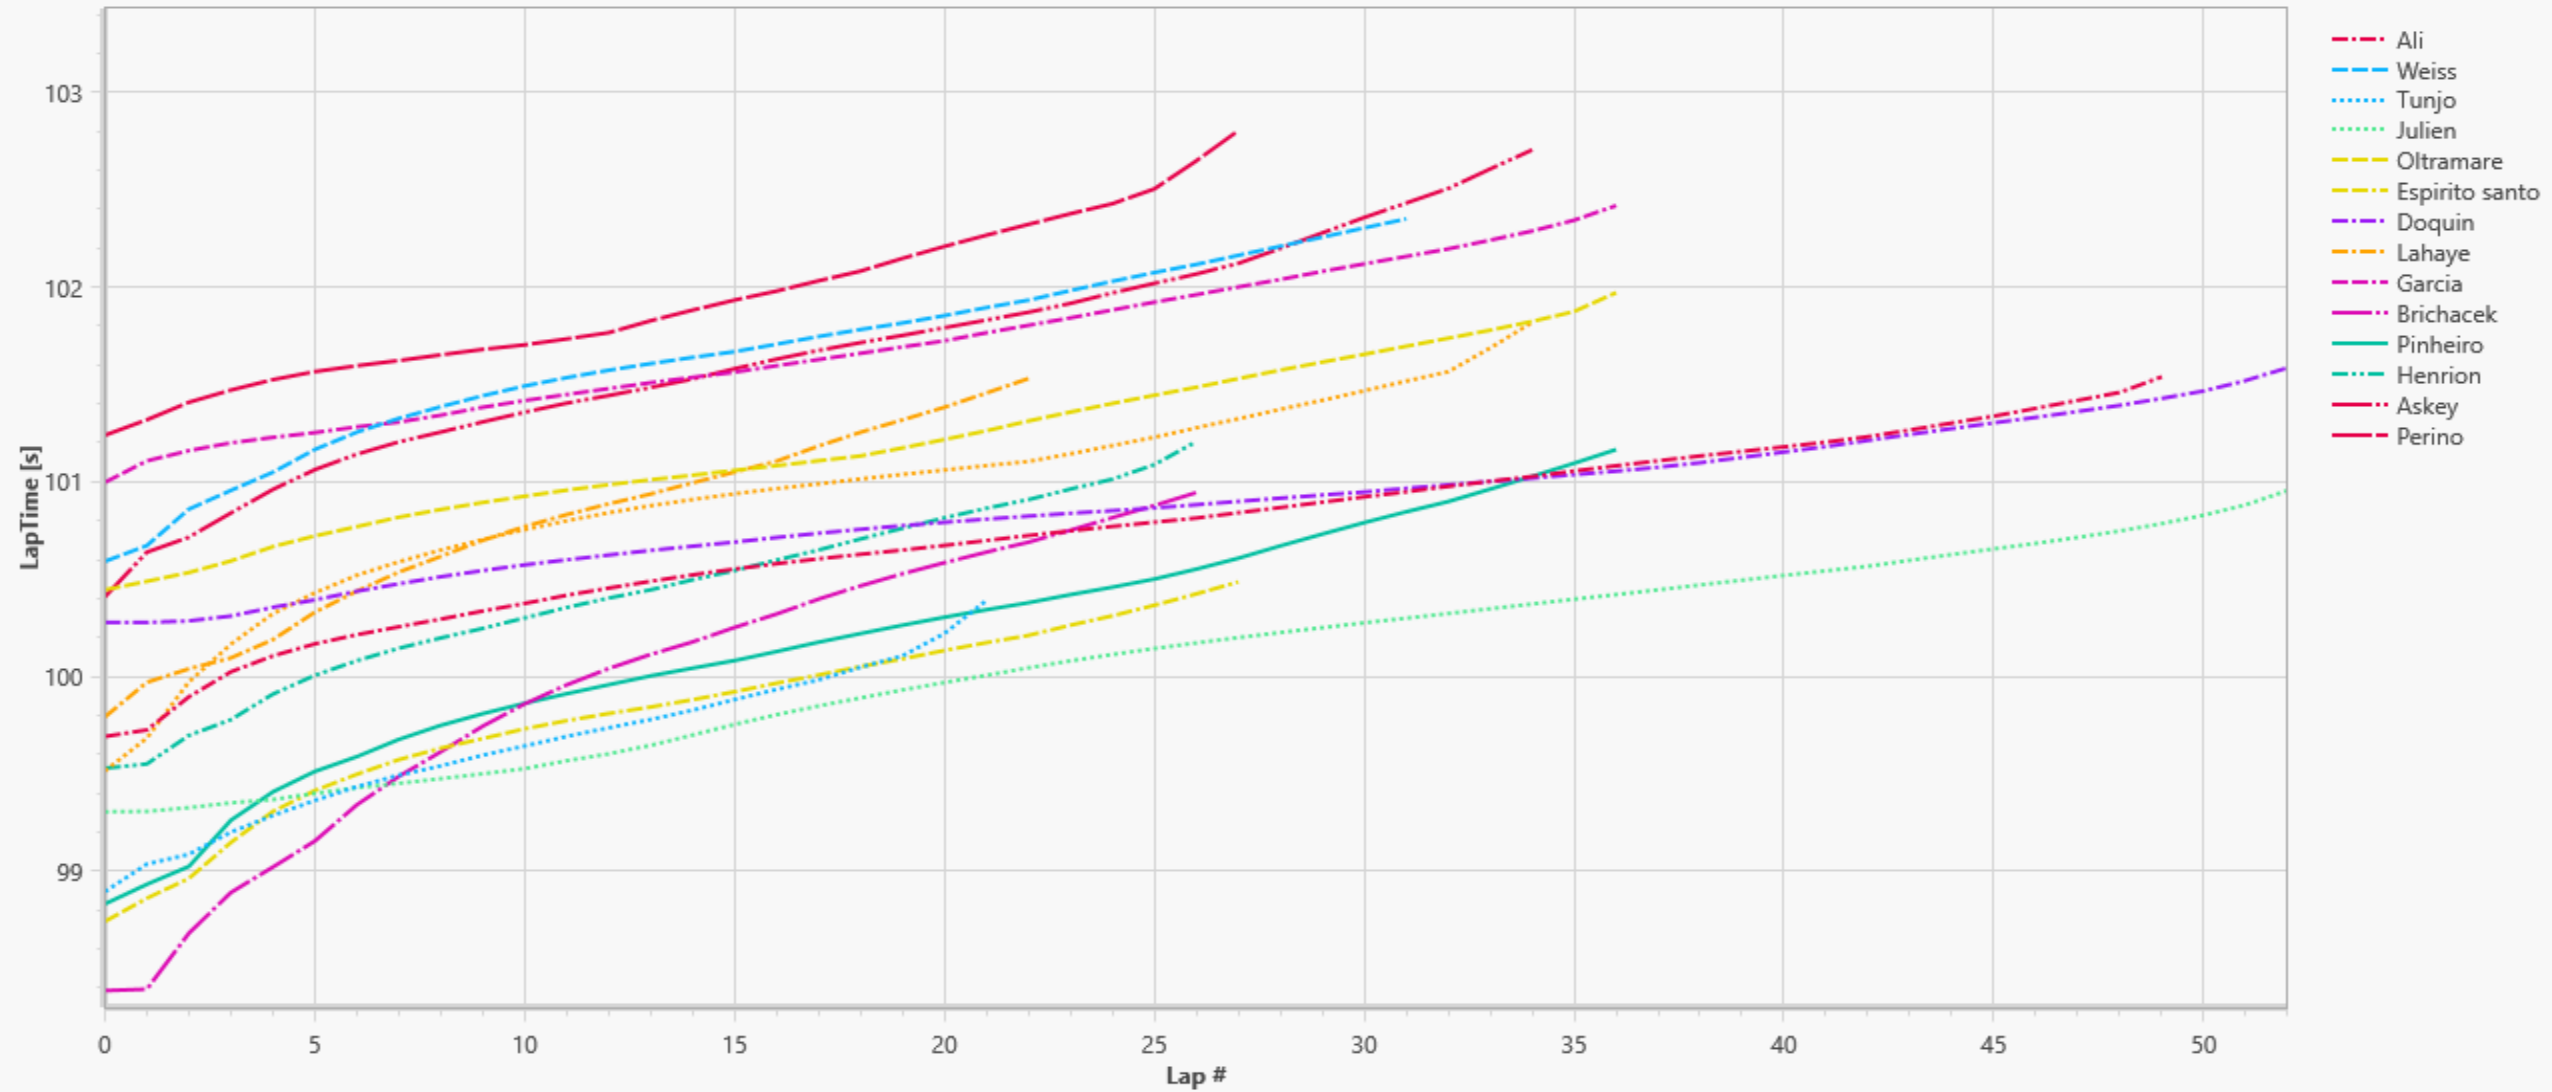

24 ELMS BCN 4 - RACE - RA - Bronze

24 ELMS BCN 4 - RACE - RA - Silver