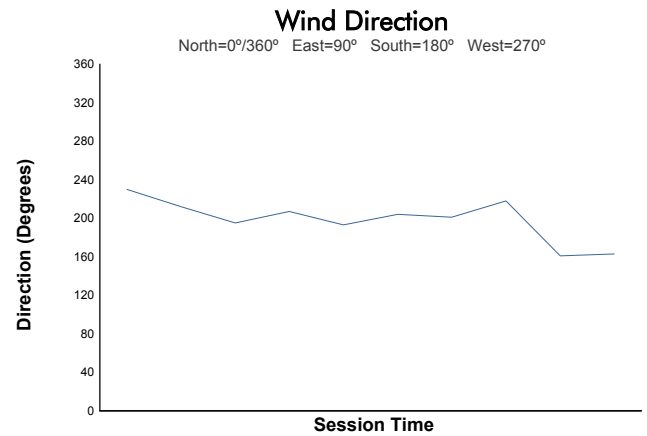

4 Hours of Monza
EUROPEAN LE MANS SERIES
Qualifying Practice - LMGTE

Weather Report

Track Status: **DRY**