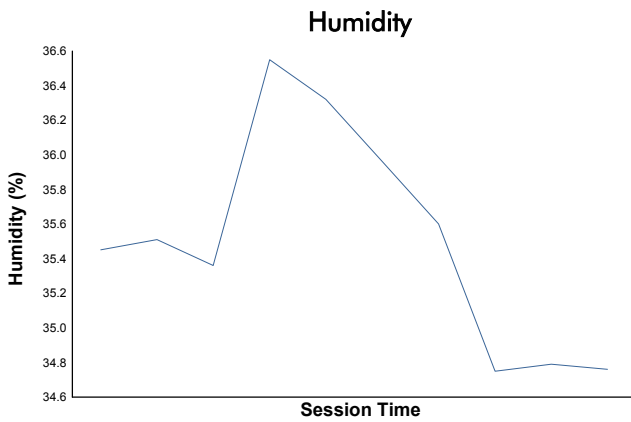

**4 Hours of Monza**  
EUROPEAN LE MANS SERIES  
Qualifying Practice - LMP2

Weather Report

Track Status: **DRY**