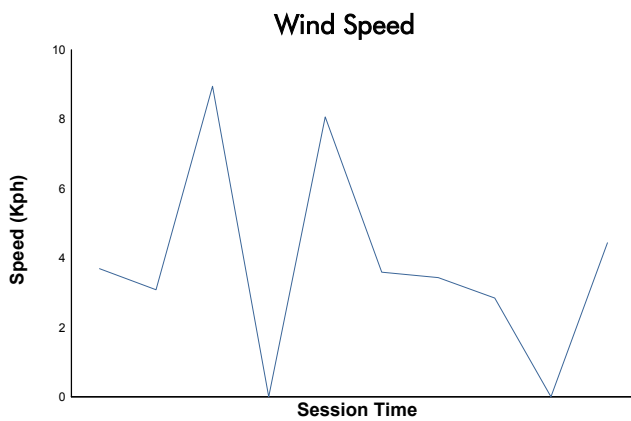

**4 Hours of Monza**  
EUROPEAN LE MANS SERIES  
Qualifying Practice - LMP2

Weather Report

Track Status: **DRY**