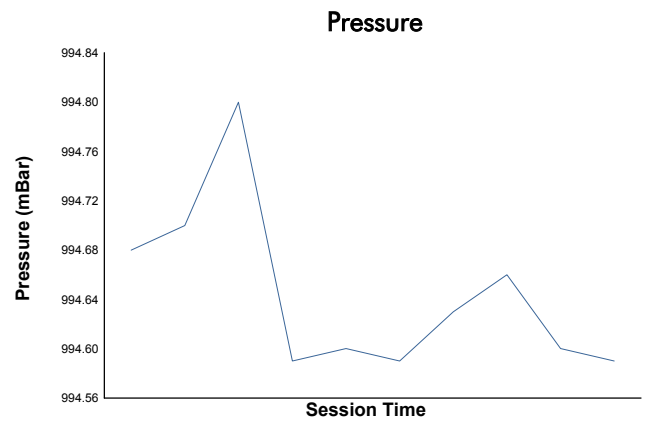

**4 Hours of Monza**  
EUROPEAN LE MANS SERIES  
Qualifying Practice - LMP2

Weather Report

Track Status: **DRY**