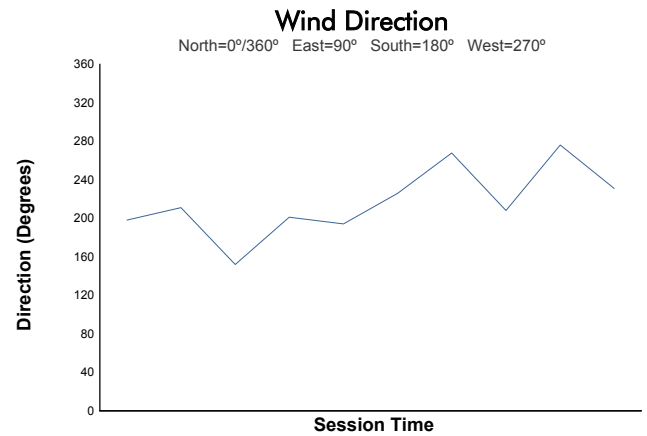

**4 Hours of Monza**  
EUROPEAN LE MANS SERIES  
Qualifying Practice - LMP2

Weather Report

Track Status: **DRY**