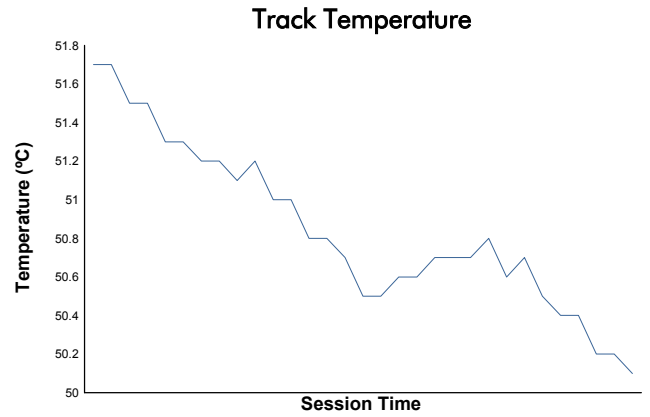

4 Hours of Monza Porsche Carrera Cup France Race 1

Weather Report

Track Status: **DRY**