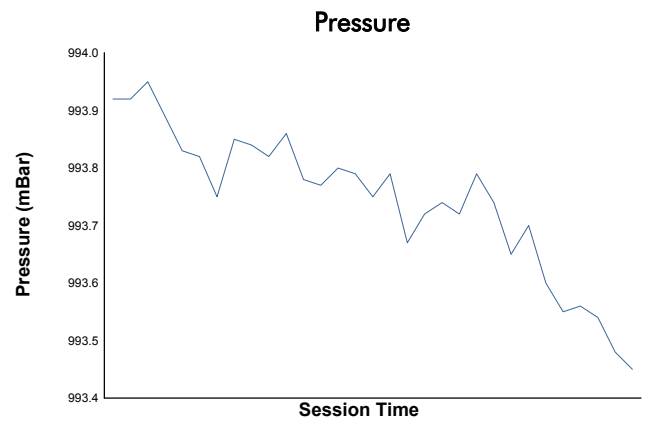

4 Hours of Monza Porsche Carrera Cup France Race 1

Weather Report

Track Status: **DRY**