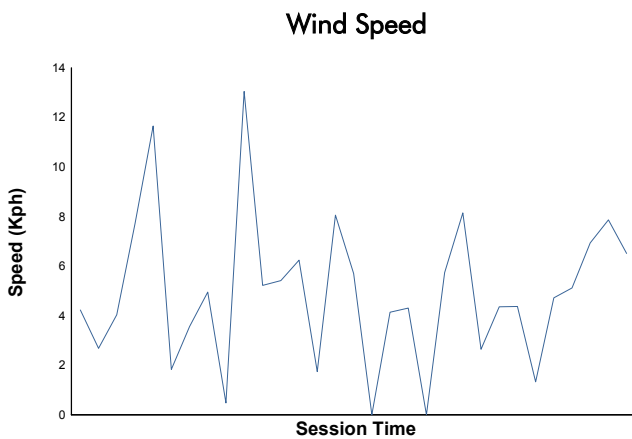

4 Hours of Monza Porsche Carrera Cup France Race 1

Weather Report

Track Status: **DRY**