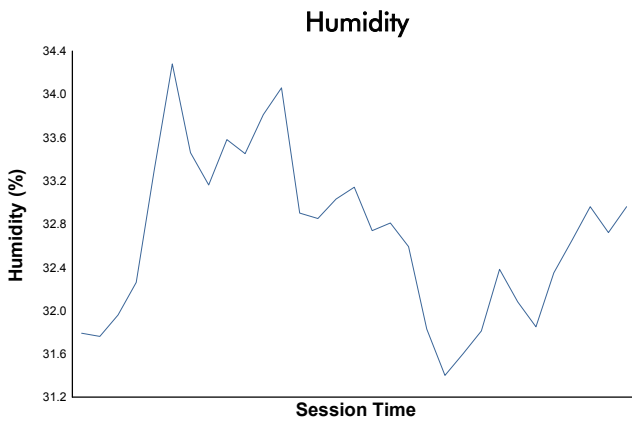

4 Hours of Monza Porsche Carrera Cup France Race 1

Weather Report

Track Status: **DRY**