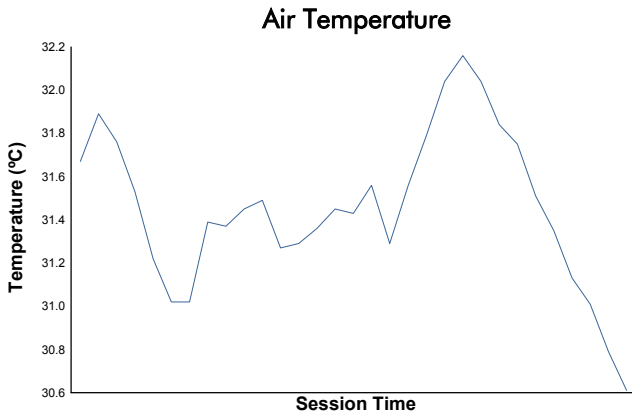

4 Hours of Monza Porsche Carrera Cup France Race 1

Weather Report

Track Status: **DRY**