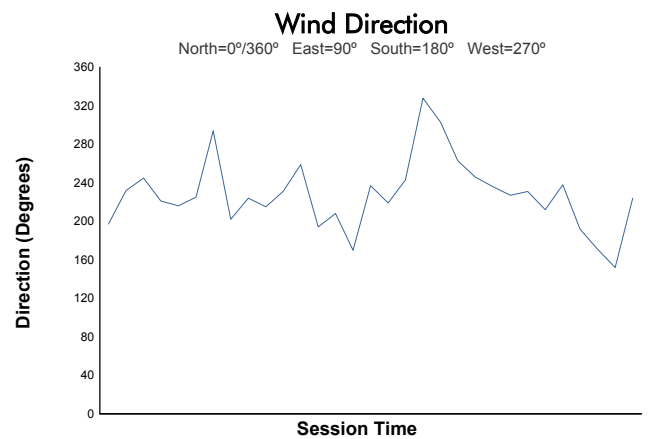

4 Hours of Monza Porsche Carrera Cup France Race 1

Weather Report

Track Status: **DRY**