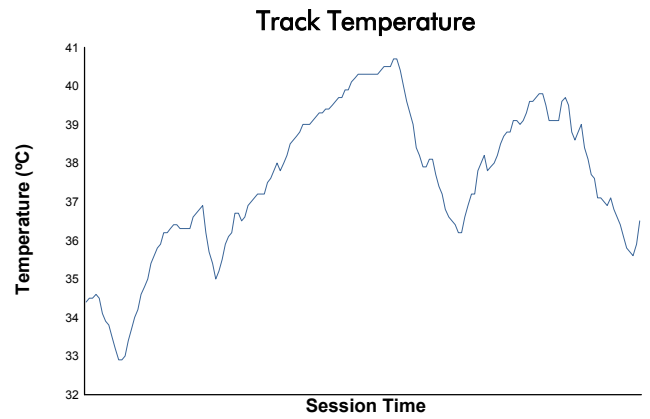

ELMS Collective Test Day
4 Hours of Spa-Francorchamps
Afternoon Test

Weather Report

Track Status: **DRY**