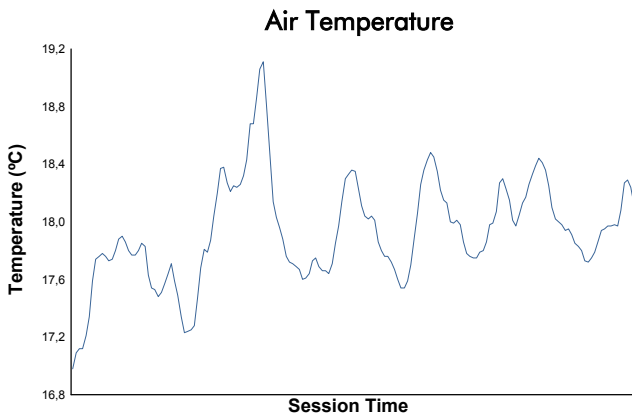

ELMS Collective Test Day
4 Hours of Spa-Francorchamps
Afternoon Test

Weather Report

Track Status: **DRY**