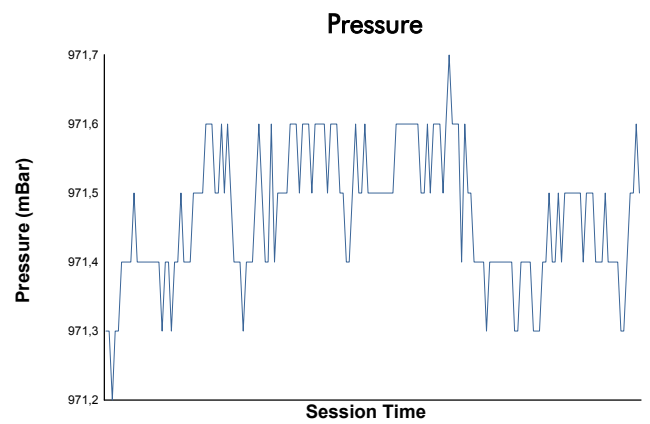

ELMS Collective Test Day
4 Hours of Spa-Francorchamps
Afternoon Test

Weather Report

Track Status: **DRY**