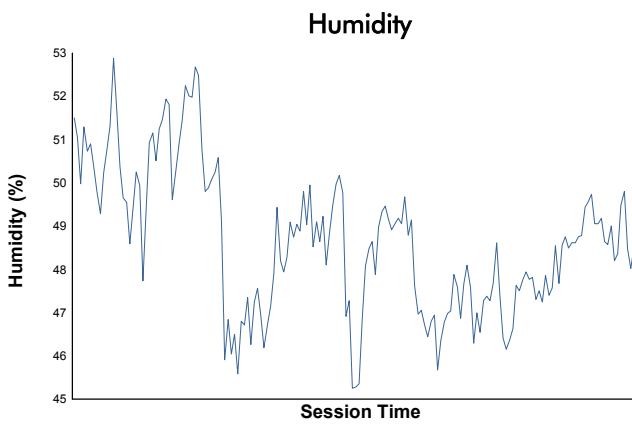

ELMS Collective Test Day
4 Hours of Spa-Francorchamps
Afternoon Test

Weather Report

Track Status: **DRY**