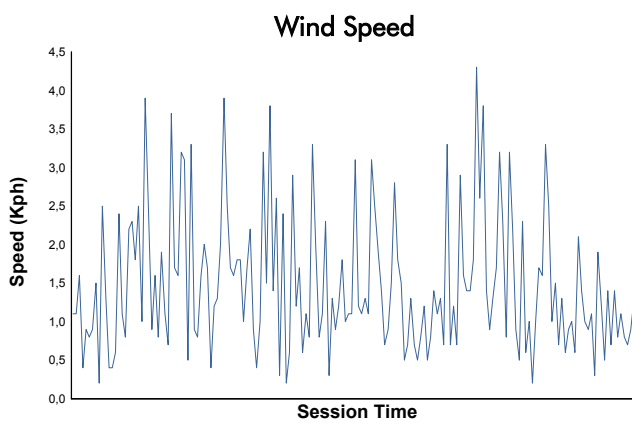

ELMS Collective Test Day
4 Hours of Spa-Francorchamps
Afternoon Test

Weather Report

Track Status: **DRY**