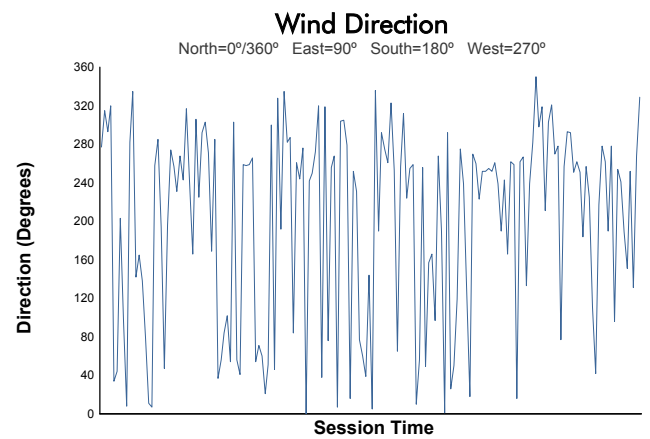

ELMS Collective Test Day
4 Hours of Spa-Francorchamps
Afternoon Test

Weather Report

Track Status: **DRY**