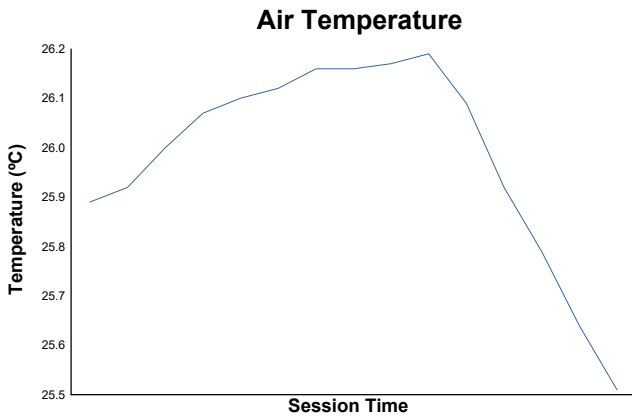

**European Le Mans Series**  
 4 Hours of Barcelona  
 Qualifying Practice - LMP2

**Weather Report**

Track Status: **DRY**