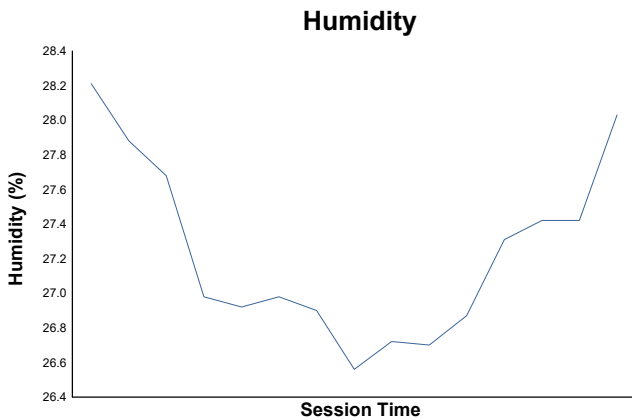

**European Le Mans Series**  
 4 Hours of Barcelona  
 Qualifying Practice - LMP2

**Weather Report**

Track Status: **DRY**