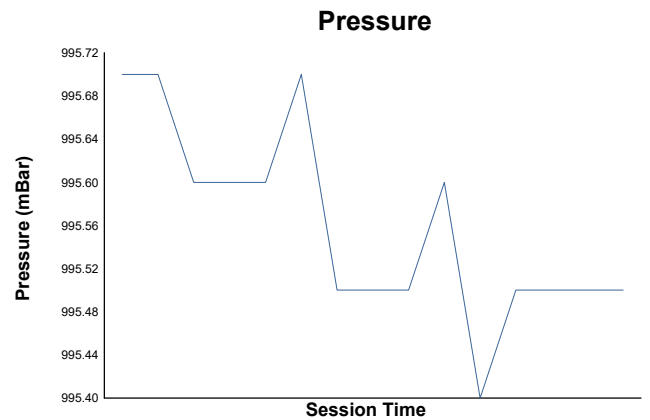

**European Le Mans Series**  
 4 Hours of Barcelona  
 Qualifying Practice - LMP2

**Weather Report**

Track Status: **DRY**