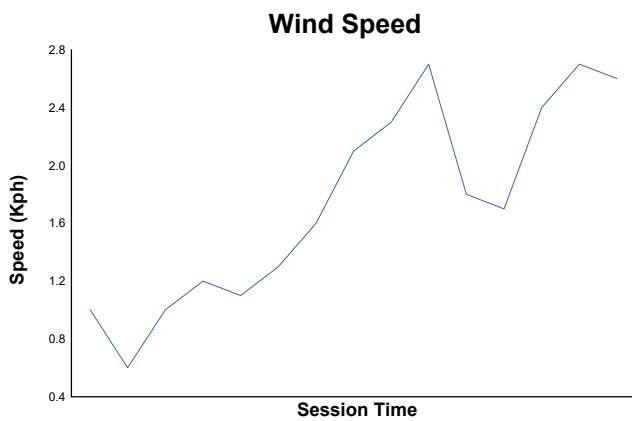

**European Le Mans Series**  
 4 Hours of Barcelona  
 Qualifying Practice - LMP2

**Weather Report**

Track Status: **DRY**