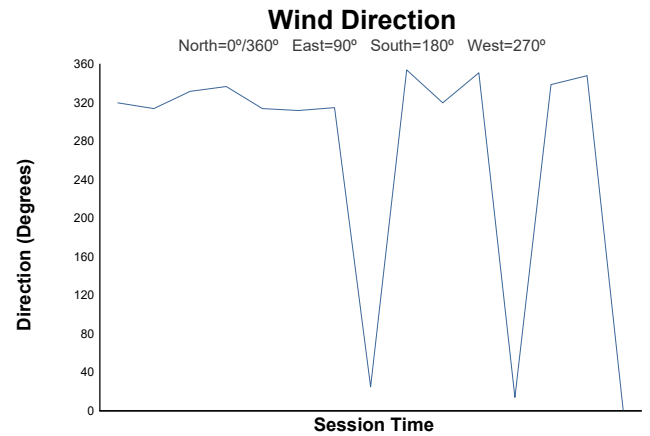

**European Le Mans Series**  
 4 Hours of Barcelona  
 Qualifying Practice - LMP2

**Weather Report**

Track Status: **DRY**