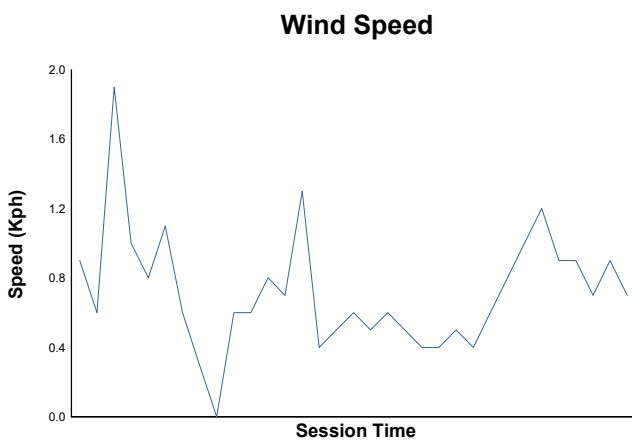

### Weather Report

Track Status: **DRY**