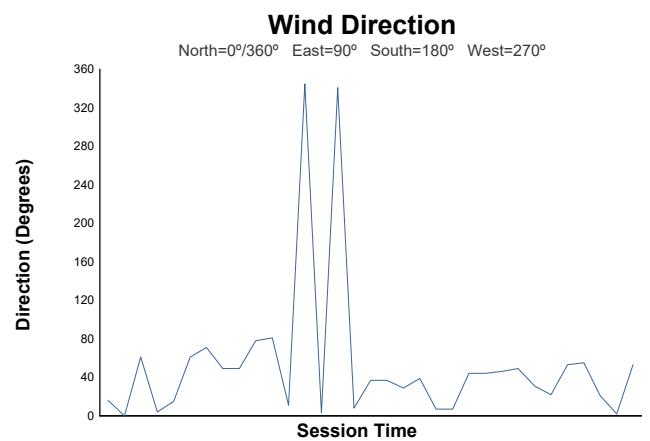

### 4 Hours of Barcelona Porsche Carrera Cup France Race 2

### Weather Report

Track Status: **DRY**