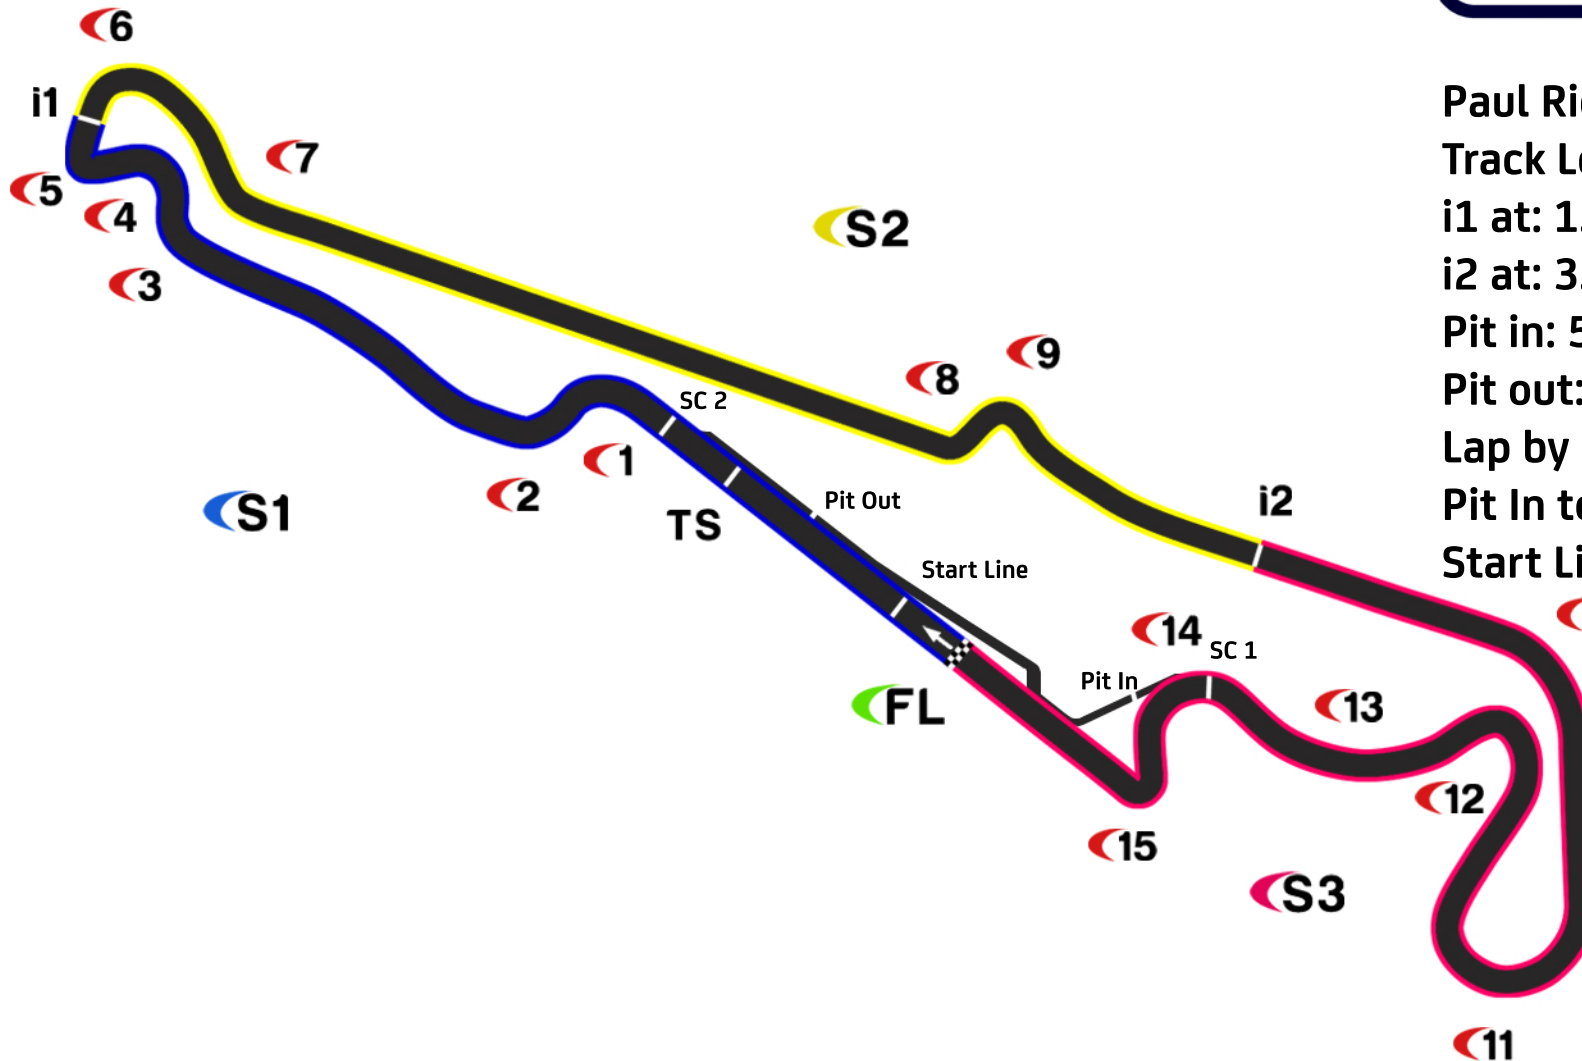

# 4 HOURS OF LE CASTELLET

2026

Paul Ricard  
Track Length: 5.821 m.  
i1 at: 1.583 m.  
i2 at: 3.462 m.  
Pit in: 5.451 m  
Pit out: 277,1m.  
Lap by pit : 5.711 m.  
Pit In to Pit out: 414,70m.  
Start Line Offset: 111 m.