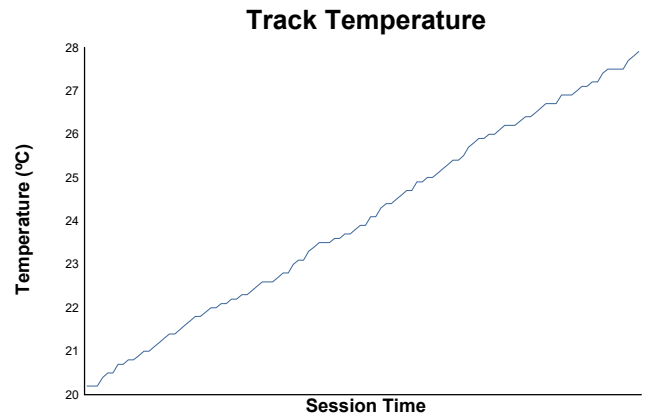

ELMS Collective Test Day 4 Hours of Le Castellet Morning Test

Weather Report

Track Status: **DRY**