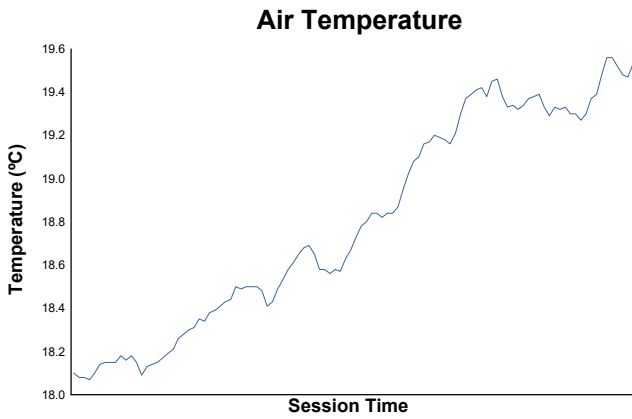

ELMS Collective Test Day 4 Hours of Le Castellet Morning Test

Weather Report

Track Status: **DRY**