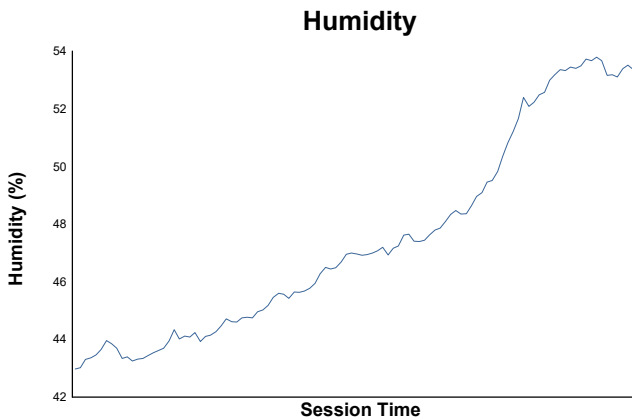

ELMS Collective Test Day 4 Hours of Le Castellet Morning Test

Weather Report

Track Status: **DRY**