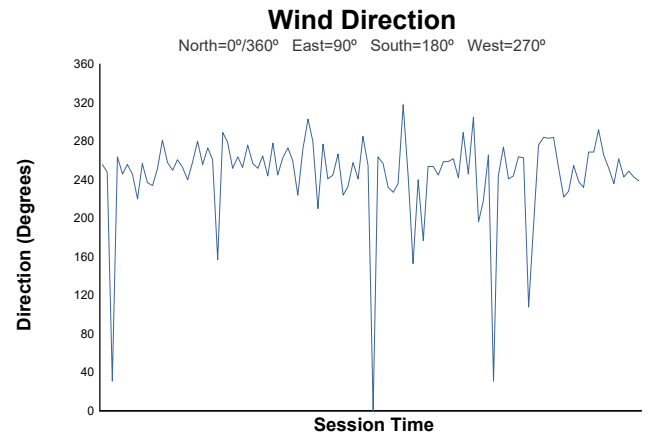

ELMS Collective Test Day 4 Hours of Le Castellet Morning Test

Weather Report

Track Status: **DRY**