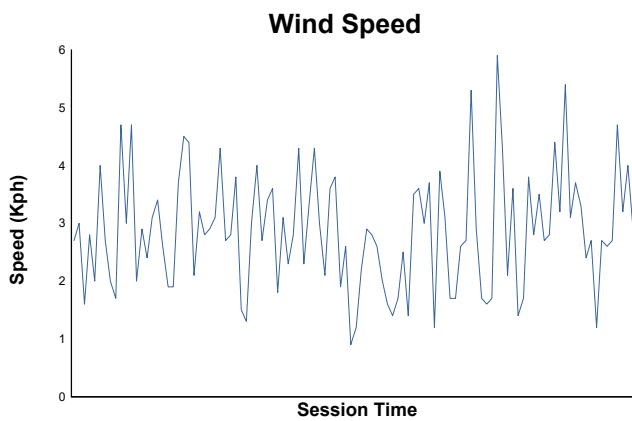

ELMS Collective Test Day 4 Hours of Le Castellet Morning Test

Weather Report

Track Status: **DRY**