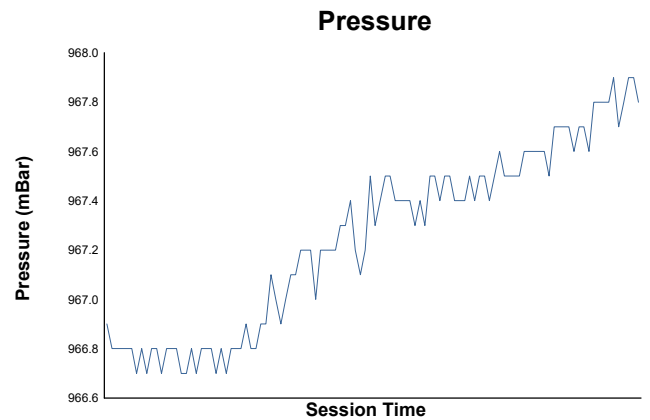

ELMS Collective Test Day 4 Hours of Le Castellet Morning Test

Weather Report

Track Status: **DRY**