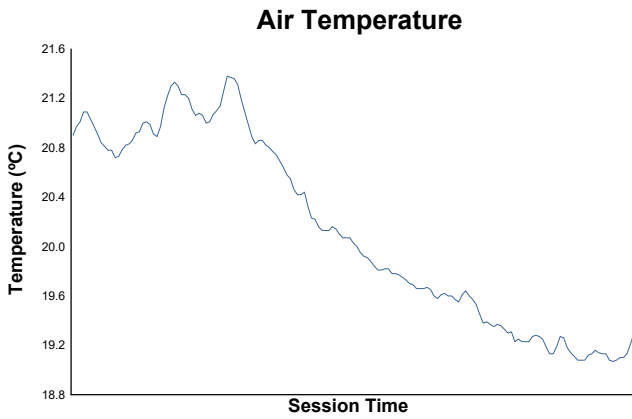

ELMS Collective Test Day 4 Hours of Le Castellet Afternoon Test

Weather Report

Track Status: **DRY**