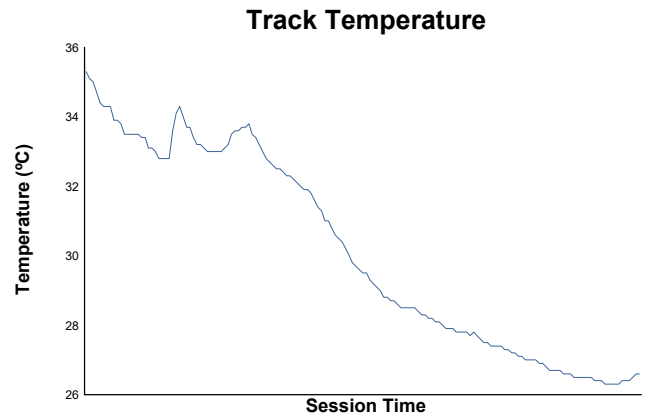

ELMS Collective Test Day 4 Hours of Le Castellet Afternoon Test

Weather Report

Track Status: **DRY**