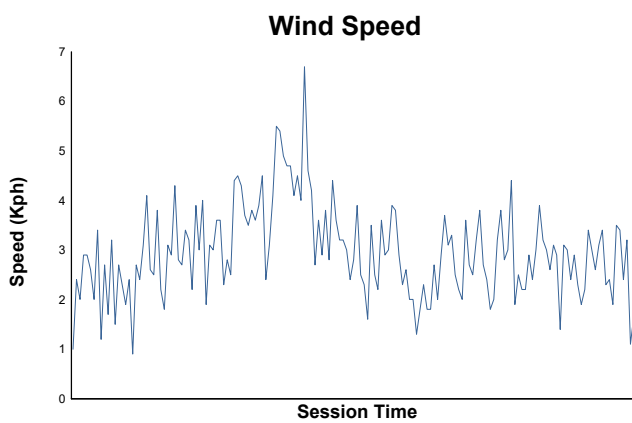

ELMS Collective Test Day 4 Hours of Le Castellet Afternoon Test

Weather Report

Track Status: **DRY**