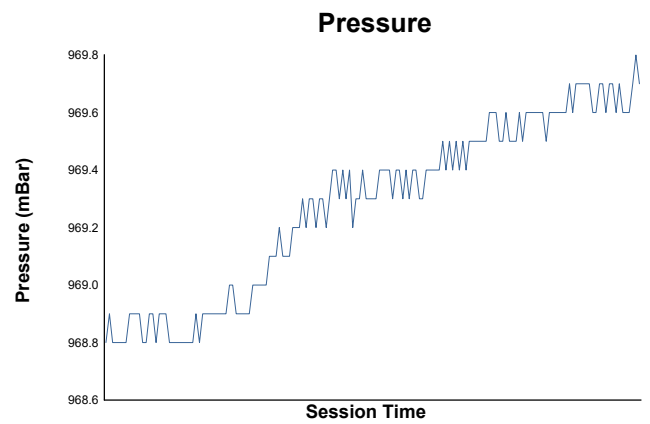

ELMS Collective Test Day 4 Hours of Le Castellet Afternoon Test

Weather Report

Track Status: **DRY**