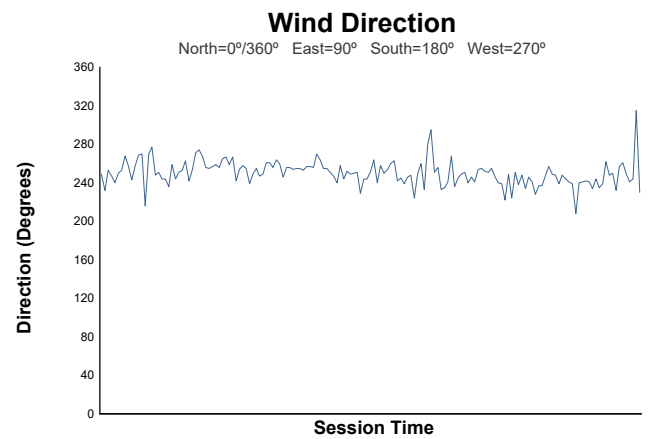

ELMS Collective Test Day 4 Hours of Le Castellet Afternoon Test

Weather Report

Track Status: **DRY**