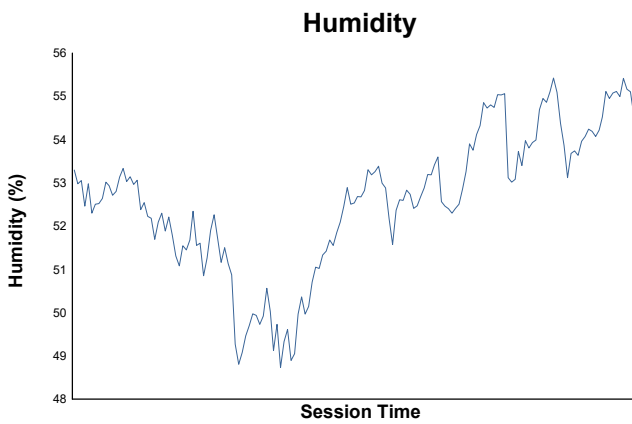

ELMS Collective Test Day 4 Hours of Le Castellet Afternoon Test

Weather Report

Track Status: **DRY**