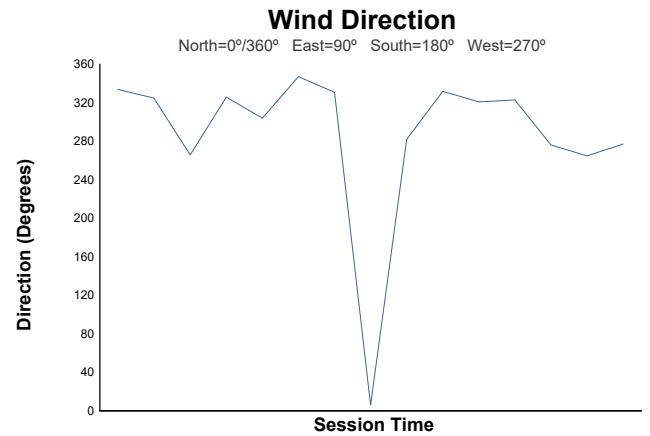

**European Le Mans Series**  
**4 Hours of Le Castellet**  
**Qualifying Practice - LMP2 Pro/Am**

**Weather Report**

Track Status: **DRY**