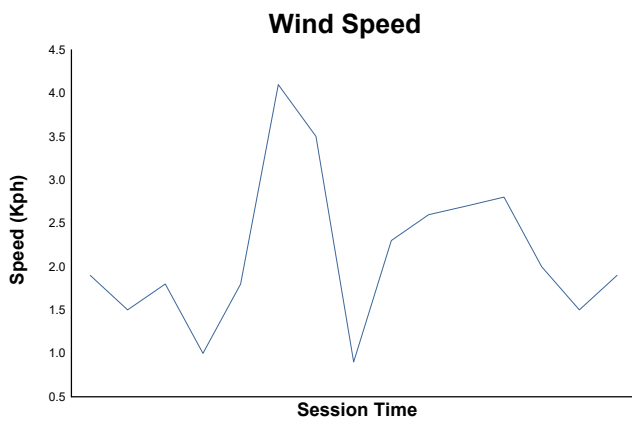

**European Le Mans Series**  
**4 Hours of Le Castellet**  
**Qualifying Practice - LMP2 Pro/Am**

**Weather Report**

Track Status: **DRY**