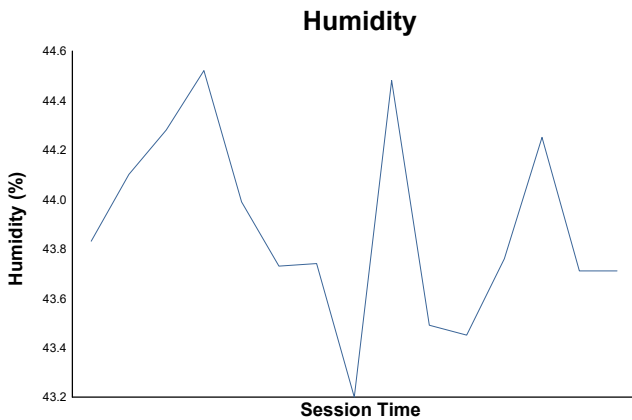

**European Le Mans Series**  
**4 Hours of Le Castellet**  
**Qualifying Practice - LMP2 Pro/Am**

**Weather Report**

Track Status: **DRY**