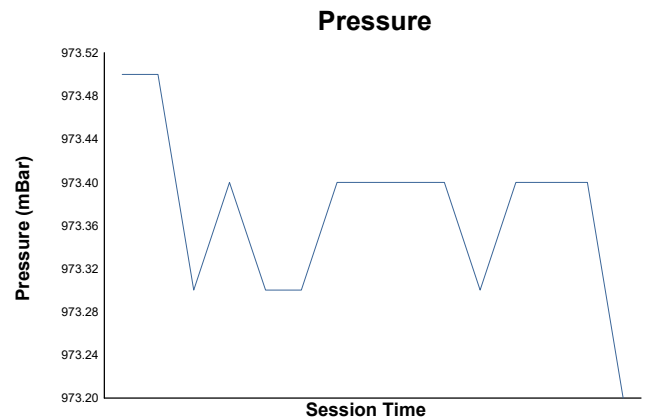

**European Le Mans Series**  
**4 Hours of Le Castellet**  
**Qualifying Practice - LMP2 Pro/Am**

**Weather Report**

Track Status: **DRY**