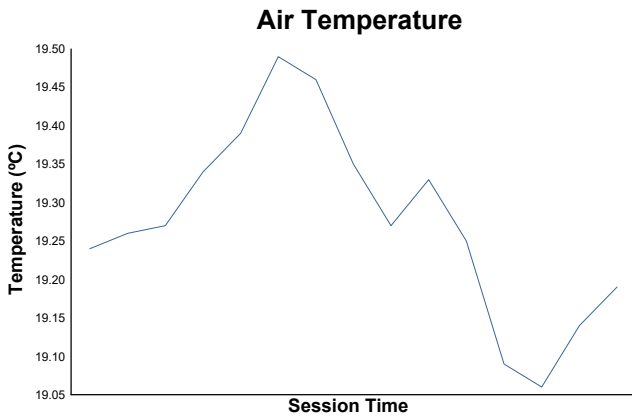

**European Le Mans Series**  
**4 Hours of Le Castellet**  
**Qualifying Practice - LMP2 Pro/Am**

**Weather Report**

Track Status: **DRY**