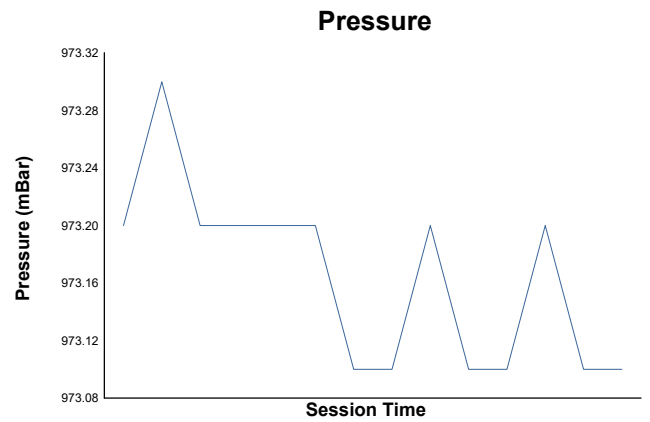

**European Le Mans Series**  
**4 Hours of Le Castellet**  
**Qualifying Practice - LMP2**

**Weather Report**

Track Status: **DRY**