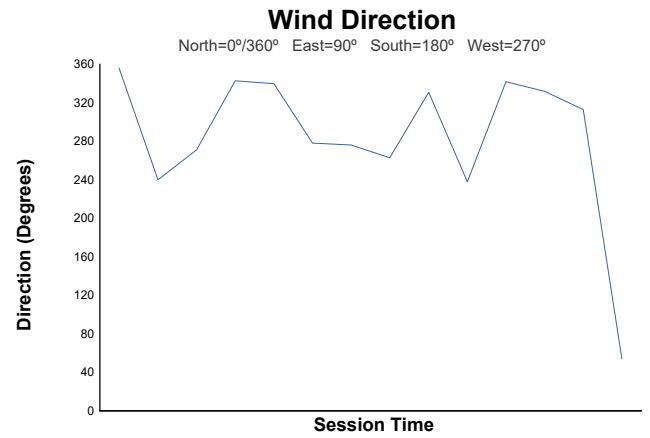

**European Le Mans Series**  
**4 Hours of Le Castellet**  
**Qualifying Practice - LMP2**

**Weather Report**

Track Status: **DRY**