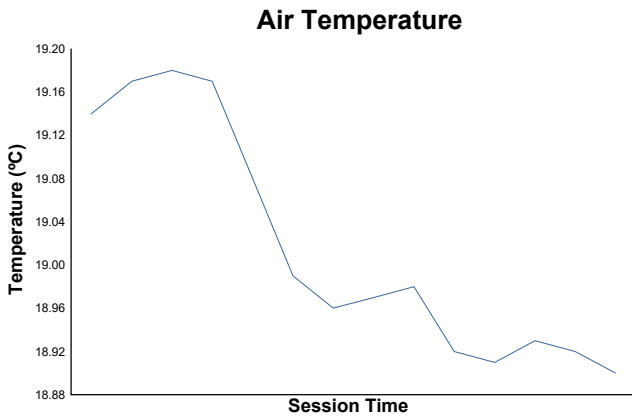

**European Le Mans Series**  
**4 Hours of Le Castellet**  
**Qualifying Practice - LMP2**

**Weather Report**

Track Status: **DRY**