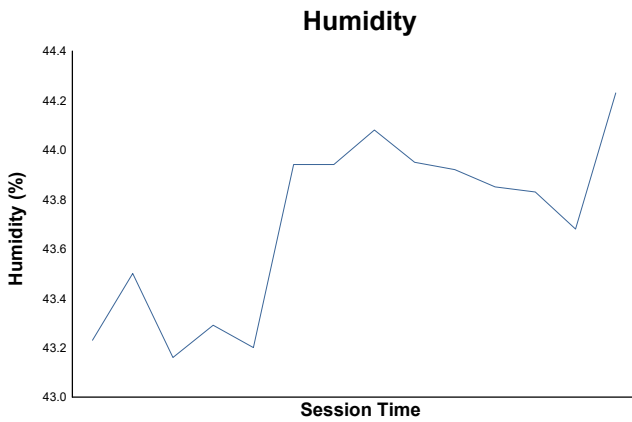

**European Le Mans Series**  
**4 Hours of Le Castellet**  
**Qualifying Practice - LMP2**

**Weather Report**

Track Status: **DRY**