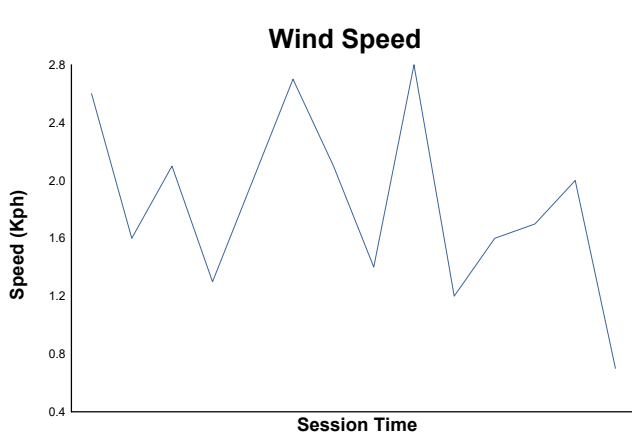

**European Le Mans Series**  
**4 Hours of Le Castellet**  
**Qualifying Practice - LMP2**

**Weather Report**

Track Status: **DRY**