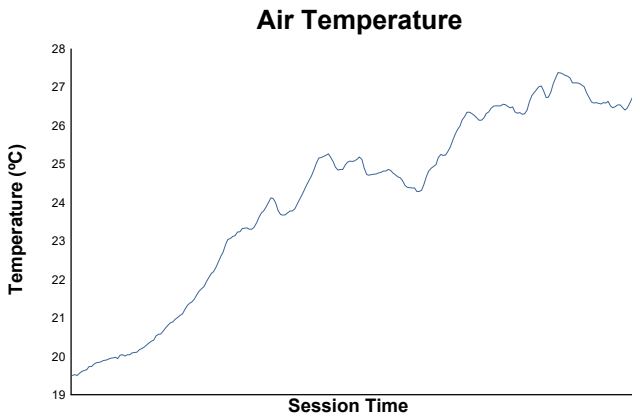

ELMS Collective Test Day

4 Hours of Imola Morning Test

Weather Report

Track Status: **WET**