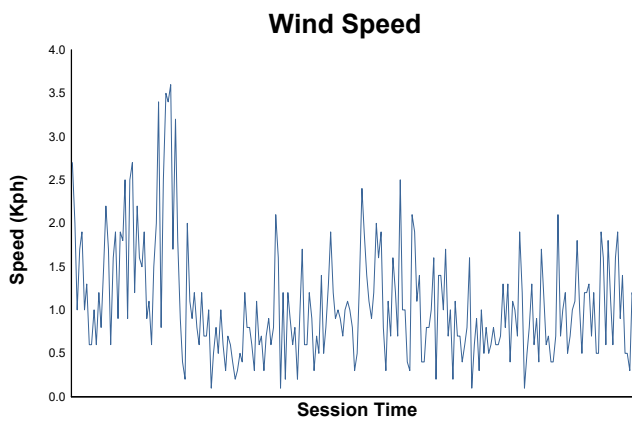

ELMS Collective Test Day

4 Hours of Imola Morning Test

Weather Report

Track Status: **WET**