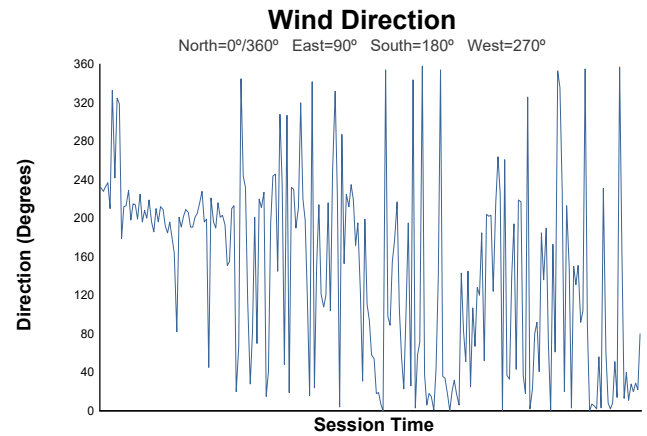

ELMS Collective Test Day

4 Hours of Imola Morning Test

Weather Report

Track Status: **WET**