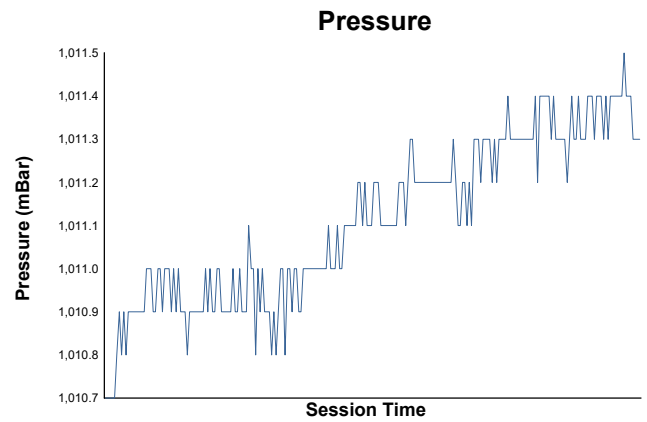

ELMS Collective Test Day

4 Hours of Imola Morning Test

Weather Report

Track Status: **WET**