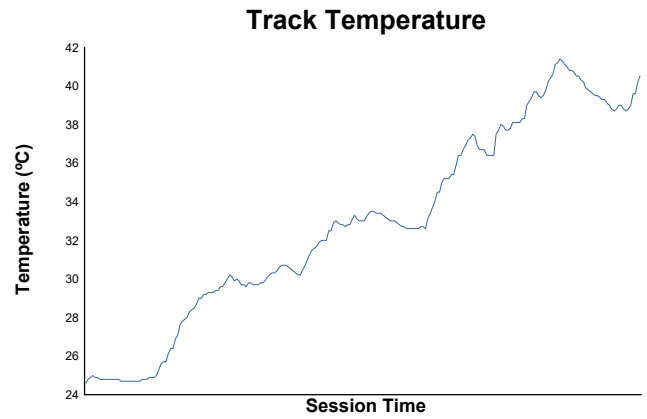

ELMS Collective Test Day

4 Hours of Imola Morning Test

Weather Report

Track Status: **WET**