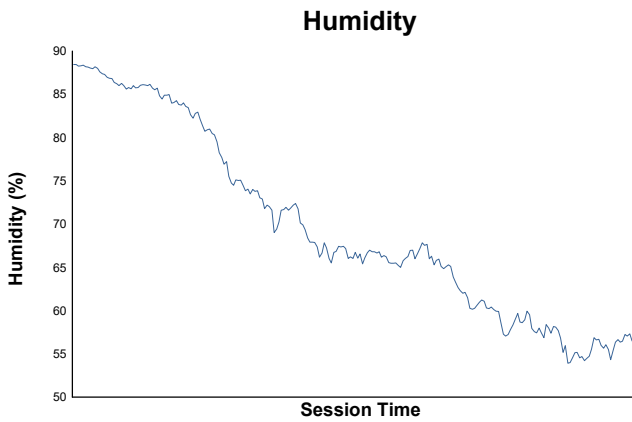

ELMS Collective Test Day

4 Hours of Imola Morning Test

Weather Report

Track Status: **WET**