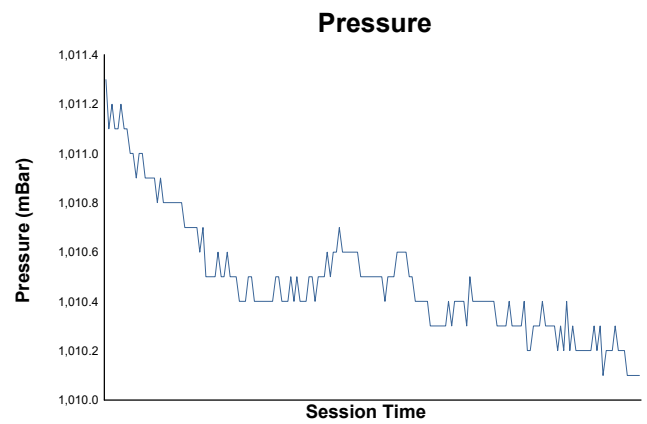

ELMS Collective Test Day 4 Hours of Imola Afternoon Test

Weather Report

Track Status: **DRY**