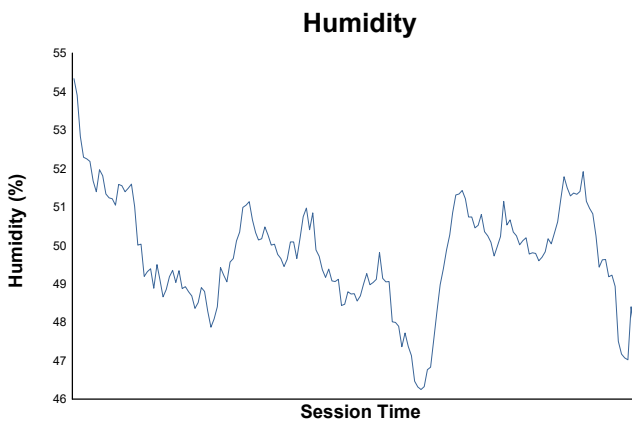

ELMS Collective Test Day 4 Hours of Imola Afternoon Test

Weather Report

Track Status: **DRY**