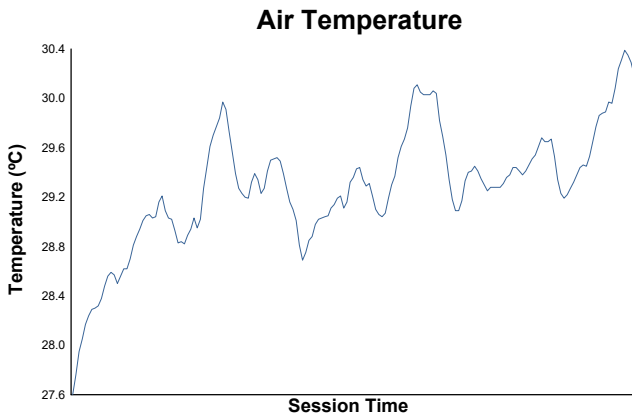

ELMS Collective Test Day 4 Hours of Imola Afternoon Test

Weather Report

Track Status: **DRY**