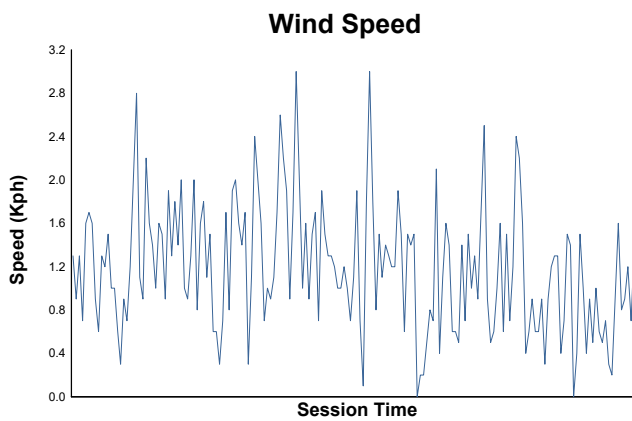

ELMS Collective Test Day 4 Hours of Imola Afternoon Test

Weather Report

Track Status: **DRY**