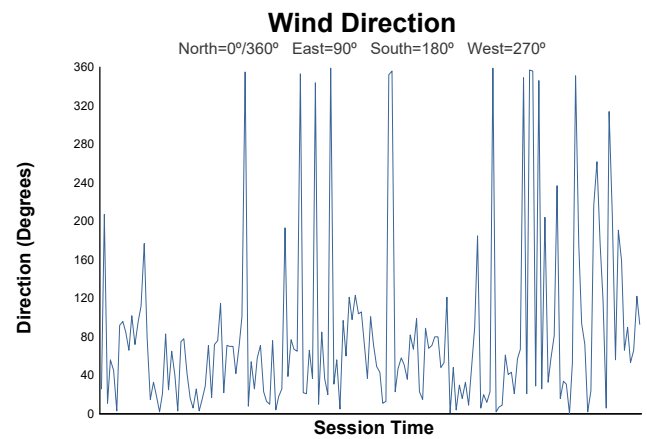

ELMS Collective Test Day 4 Hours of Imola Afternoon Test

Weather Report

Track Status: **DRY**