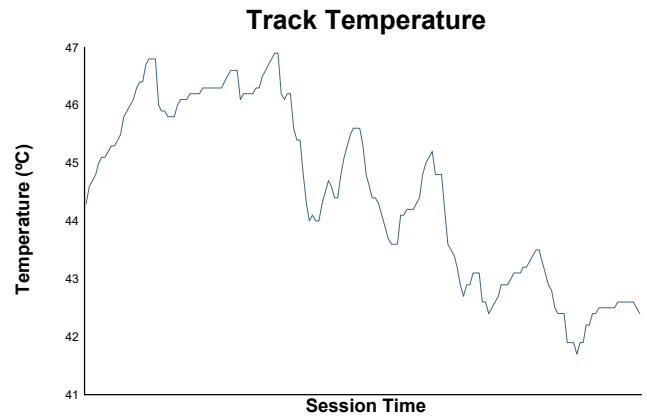

ELMS Collective Test Day 4 Hours of Imola Afternoon Test

Weather Report

Track Status: **DRY**